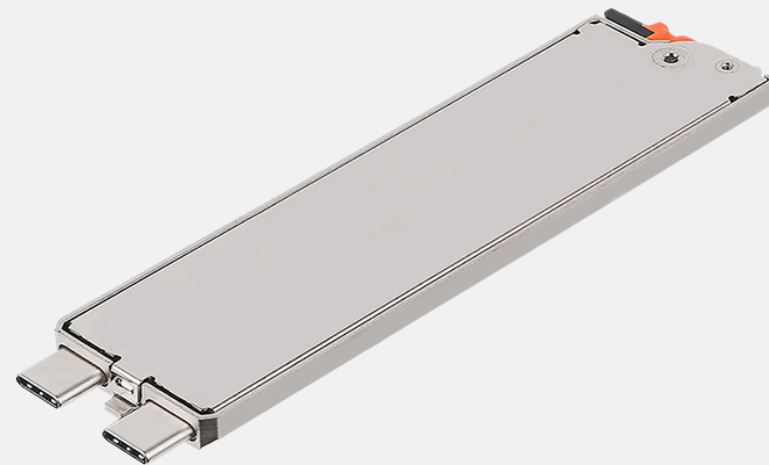

SPARE MAIN STORAGE

Features & Benefits

Getac Spare Main Storage with canister is designed to provide you the ease of installation and allow you to remove your confidential data when your device is sent for service.

Product Information

Capacity : PCIe 1TB/2TB
Dimension : L 110.8 x W 30.2 x H 5.7mm
Weight : 37.8g

SKU ID

GSSGX8 (1TB Enterprise PCIe SSD)
GSSHX6 (2TB Enterprise PCIe SSD)