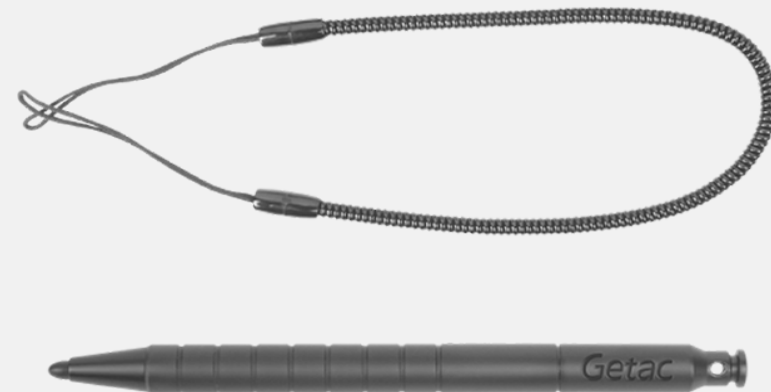

CAPACITIVE STYLUS PEN & TETHER

Features & Benefits

This capacitive hard tip stylus is lightweight and easy to control, allowing smooth and comfortable interaction with the touch screen without worrying about scratching the screen or leaving fingerprints on it. The stylus comes with a detachable tether to keep the stylus attached to the device, so it doesn't get lost or misplaced.

Product Information

Stylus Dimensions : 111mm ; Ø9mm
Tip size : 3.8mm ; Ø3.5mm
Tether Length : 304mm

SKU ID

GMPSXE