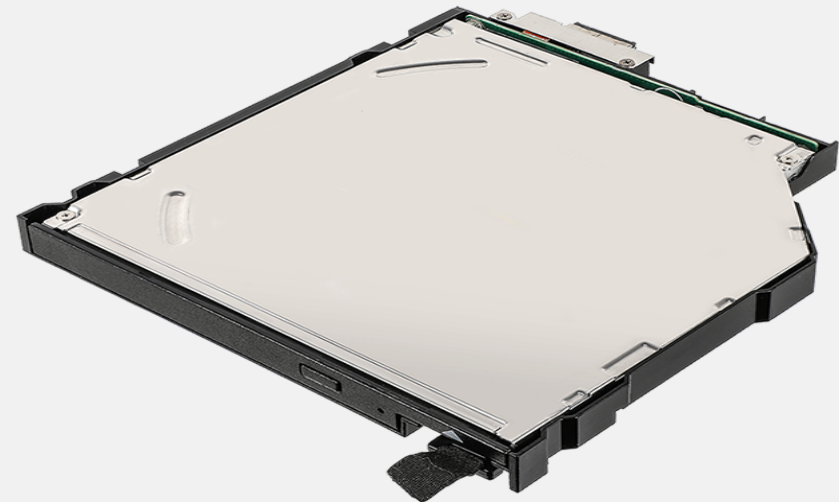

DVD SUPER MULTI DRIVE

Features & Benefits

The DVD Super Multi Drive is an optical disk drive that can read and write for different kinds of optical disks. It allows the user to access a variety of different media formats. Besides, it is a user-removable module that can be installed without tools.

Product Information

Dimension : L 147.4 x W 135 x H 14.4mm
Weight : 157.4g

SKU ID

GSROXA