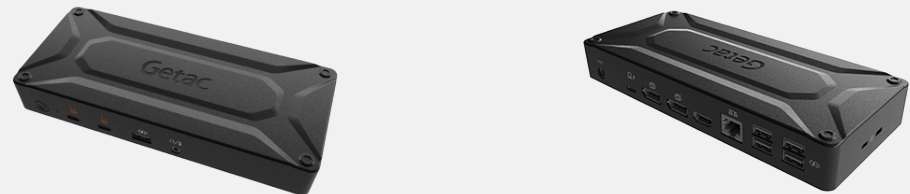

GETAC DS100 USB-C DOCKING STATION

Features & Benefits

The Getac DS100 USB-C Docking Station, featuring a slim and compact design, seamlessly consolidates cables on the workstation. This allows users to swiftly create a personalized workspace and organize their daily office environment. Compatible with various Getac laptop and tablet models, it provides extra connectivity and multiple I/O ports for additional peripherals and data sources. With support for MAC Address Pass-Through, Wake-on-LAN (WoL), and PXE Boot, the DS100 aids IT administrators in maintaining a secure, efficient, and well-managed network infrastructure. (The docking station's performance, including transfer speeds and display capabilities, may be limited by chipset and operating system when used with Getac Android systems. See the user manual for details.)

Product Information

Dimensions: L 207 x W 90 x H 31mm (8.15" x 3.54" x 1.22")

Weight: 335g (0.74lbs)

Power Cable Length: 1.8m (5.9ft)

USB-C Upstream Cable Length: 1m (3.28ft)

I/O Ports: DC in Jack x 1, Audio in/out combo x 1, USB 2.0 x 2, USB 3.2

Gen 1 Type-A x 3, USB 3.2 Gen 2 Type-C x 2, LAN x 1, HDMI 2.0 x 1,

Display port x 2

SKU ID

GDDSE1 (EU Power Cord)

GDDSU1 (US Power Cord)

GDDSK1 (UK Power Cord)

GDDSA1 (AU Power Cord)

GDDSC1 (CHN Power Cord)

GDDST1 (TW Power Cord)

GDDSI1 (IN Power Cord)