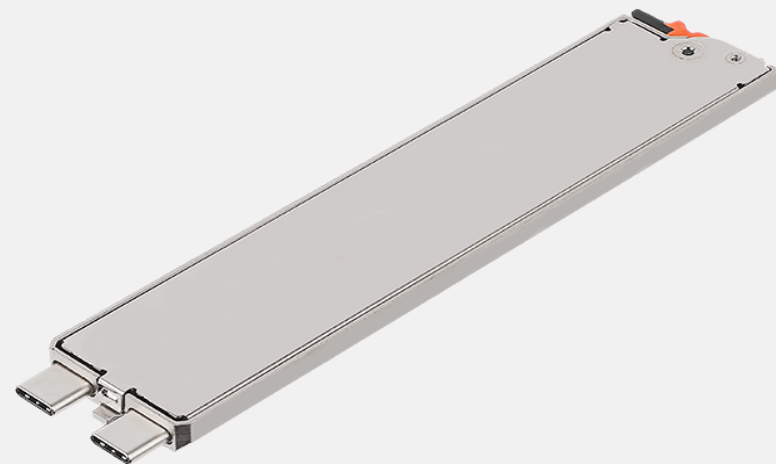

X-BAY SSD KIT

Features & Benefits

The X Bay SSD Kit is with canister is designed to provide you the ease of installation and allow you to remove your confidential data when your device is sent for service.

Product Information

Capacity : SATA 1TB/2TB
Dimension: 141 x 28.85 x 5.8 mm
Weight: 42.15g

SKU ID

GSS8XF (1TB Enterprise SATA SSD)
GSSDX3 (2TB Enterprise SATA SSD)