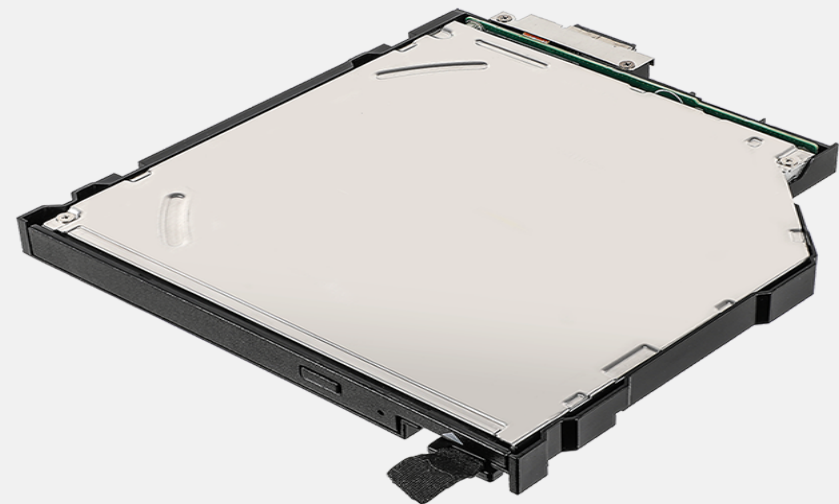

BLU-RAY SUPER MULTI DRIVE

Features & Benefits

The Blu-Ray super multi drive is an optical disk drive that can read and write for different kinds of optical disks. It allows the user to access a variety of different media formats. Besides, it is a user-removable module that can be installed without tools.

Product Information

Dimension: L 147.4 x W 135 x H 14.4mm
Weight: 157.4g

SKU ID

GSROXB