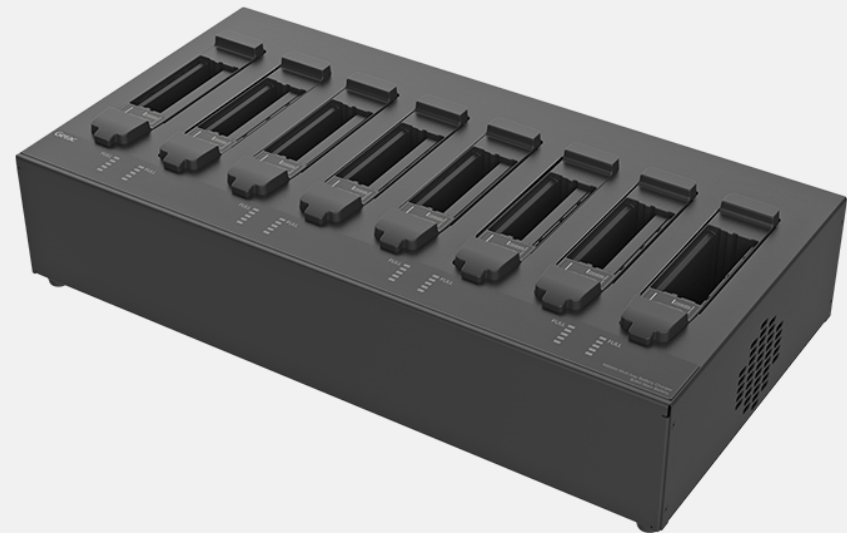

Product Information

Dimensions : L 405 x W 330 x D 100mm
Weight : 1.335kg
Main Material : Nylon, air mesh fabric

SKU ID

GMBCX7

B360 EXTERNAL DUAL BAY BATTERY CHARGER

Features & Benefits

Getac B360 External Dual-Bay Charger is designed to charge up to 2 B360 batteries at the same time. It provides you the benefit of charging and storing the 2 batteries together when there are limited space and power sockets. The two bays have two channels, each with their own LED power indicators. The integrated five-light LED power indicators display the charge of each battery.

Product Information

AC Input : 100V~240V
 DC Output : 17.4V, 4A Max.
 Number of charge bays : 2 bays
 Dimensions : L 160 x W 180 x H 72.5mm
 Weight : 1.2kg
 Compatible with both B360 (GBM3X6) and B360Pro (GBM6X5) system battery.

B360 MULTI BAY BATTERY CHARGER

Features & Benefits

This 8-bay battery charger is designed with 8 charging bays for charging multiple battery packs simultaneously, providing an efficient charging solution for different situations. It provides users with an efficient charging solution. The integrated five-light LED power indicators display the charge of each battery.

B360 PRO SPARE MAIN BATTERY

Features & Benefits

Getac B360 Pro Spare Main Battery is designed to provide the main power source for your device when the AC adapter is not connected. Designed with an integrated LED power indicator and status check button, allow the user to identify the battery capacity status at the push of a button.