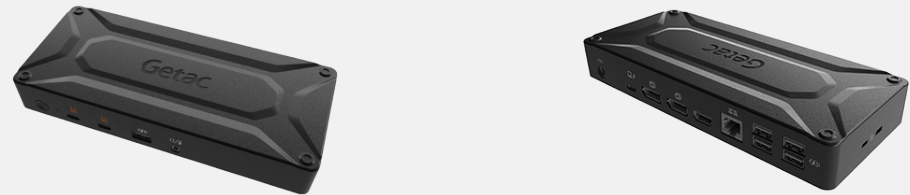

GETAC DS100 USB-C DOCKING STATION

Features & Benefits

The Getac DS100 USB-C Docking Station, featuring a slim and compact design, seamlessly consolidates cables on the workstation. This allows users to swiftly create a personalized workspace and organize their daily office environment. Compatible with various Getac laptop and tablet models, it provides extra connectivity and multiple I/O ports for additional peripherals and data sources. With support for MAC Address Pass-Through, Wake-on-LAN (WoL), and PXE Boot, the DS100 aids IT administrators in maintaining a secure, efficient, and well-managed network infrastructure. (The docking station's performance, including transfer speeds and display capabilities, may be limited by chipset and operating system when used with Getac Android systems. See the user manual for details.)

Product Information

Dimensions: L 207 x W 90 x H 31mm (8.15" x 3.54" x 1.22")

Weight: 335g (0.74lbs)

Power Cable Length: 1.8m (5.9ft)

USB-C Upstream Cable Length: 1m (3.28ft)

I/O Ports: DC in Jack x 1, Audio in/out combo x 1, USB 2.0 x 2, USB 3.2

Gen 1 Type-A x 2, USB 3.2 Gen 2 Type-C x 2, LAN x 1, HDMI 2.0 x 1,

Display port x 2

SKU ID

GDDSE1 (EU Power Cord)

GDDSU1 (US Power Cord)

GDDSK1 (UK Power Cord)

GDDSA1 (AU Power Cord)

GDDSC1 (CHN Power Cord)

GDDST1 (TW Power Cord)

GDDSI1 (IN Power Cord)