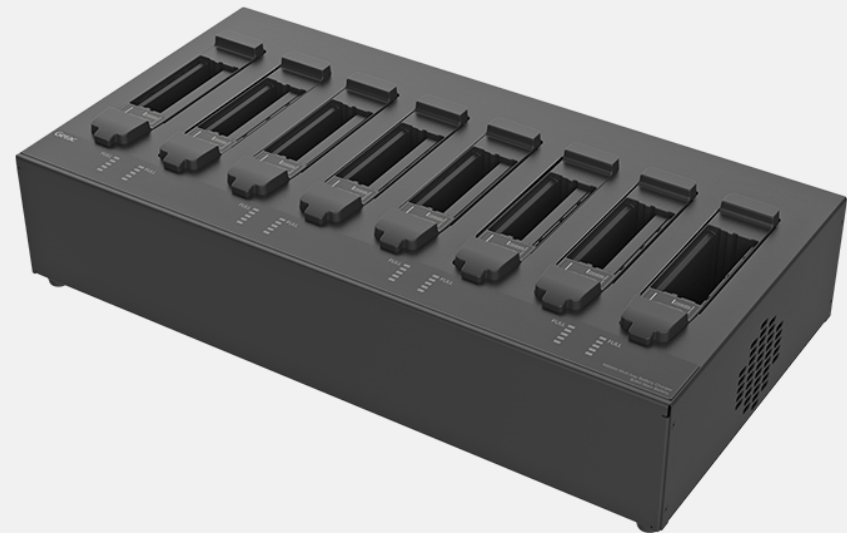

## Features & Benefits

Getac B360 External Dual-Bay Charger is designed to charge up to 2 B360 batteries at the same time. It provides you the benefit of charging and storing the 2 batteries together when there are limited space and power sockets. The two bays have two channels, each with their own LED power indicators. The integrated five-light LED power indicators display the charge of each battery.

### SKU ID

GCECEL (EU Power Cord)

GCECUL (US Power Cord)

GCECKL (UK Power Cord)

GCECAL (AU Power Cord)

GCECCL (CHN Power Cord)

GCECTL (TW Power Cord)

# B360 PRO SPARE MAIN BATTERY

## Features & Benefits

Getac B360 Pro Spare Main Battery is designed to provide the main power source for your device when the AC adapter is not connected. Designed with an integrated LED power indicator and status check button, allow the user to identify the battery capacity status at the push of a button.