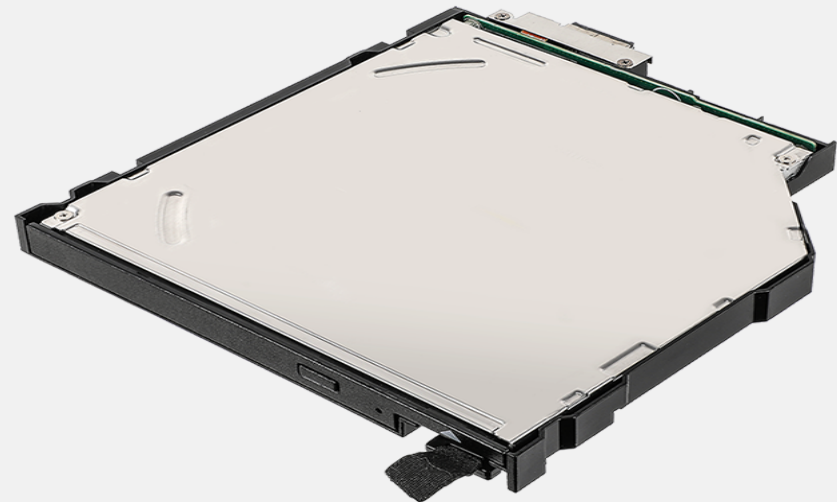

BLU-RAY SUPER MULTI DRIVE

Features & Benefits

The Blu-Ray super multi drive is an optical disk drive that can read and write for different kinds of optical disks. It allows the user to access a variety of different media formats. Besides, it is a user-removable module that can be installed without tools.

Product Information

Dimension: L 147.4 x W 135 x H 14.4mm
Weight: 157.4g

SKU ID

GSROXB