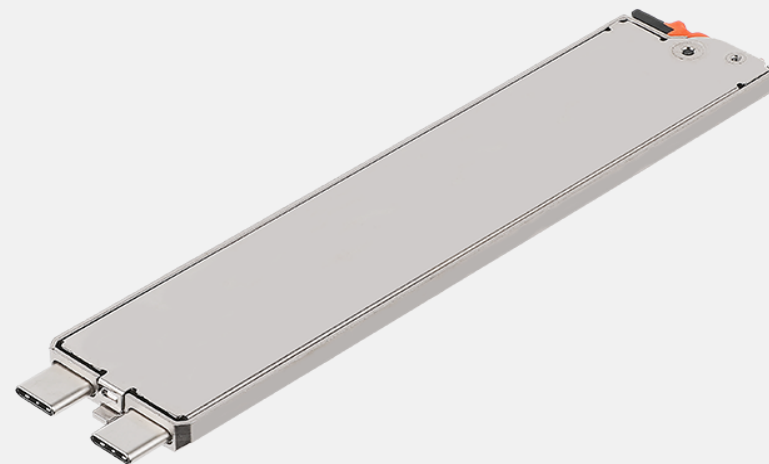

X-BAY SSD KIT

Features & Benefits

The X Bay SSD Kit with canister is designed to provide you the ease of installation and allow you to remove your confidential data when your device is sent for service.

Product Information

Capacity : SATA 1TB/2TB
Dimension: 141 x 28.85 x 5.8 mm
Weight: 42.15g

SKU ID

GSS8XF (1TB Enterprise SATA SSD)
GSSDX3 (2TB Enterprise SATA SSD)