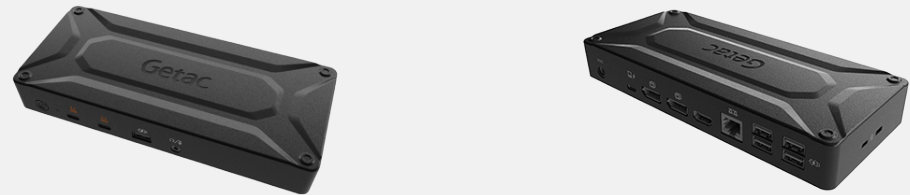

Product Information

AC Input : 100V~240V
DC Output : 13.05V, 2.4A Max.
Number of charge bays : 2 bays
Dimensions : L 160 x W 180 x H 72.5mm
Weight : 1.2kg
Support main batteries and high-capacity batteries.

Product Information

Battery Type : Lithium-ion
Number of cell : 3S1P
Voltage : 11.1V
Capacity : Typical 2100mAh; min. 2040mAh
Dimensions : L 123.9 x W 91.2 x H 12.3mm
Weight : 160g

SKU ID

GBM3X4

120W AC ADAPTER WITH POWER CORD

GDDST1 (TW Power Cord)

GDDSI1 (IN Power Cord)

SHOULDER HARNESS 4-POINT

Features & Benefits

This shoulder harness has four snap hooks which attach to the corner rings on the tablet, and can be easily detached as well. The harness is worn in a backpack style, allowing the tablet to be carried hands-free in front of the user at a belt level for easy accessibility. It also delivers optimal support and a comfortable fit during movement, thanks to its wide soft padding and adjustable straps.

Product Information

Dimensions : 1380 x 372mm
Main Material : Polyester

SKU ID

GMS4X4

GETAC RUGGED KEYBOARD

Features & Benefits

The Getac Rugged Keyboard is designed with VESA and AMPS mounting capability that allow it to be placed firmly in the vehicle. It has gone through vigorous test that comply with MIL-STD 810G and IP65. It also features with 88 full sized keys, red LED backlight with five levels of brightness and impressive key response that will truly enhance user experience.