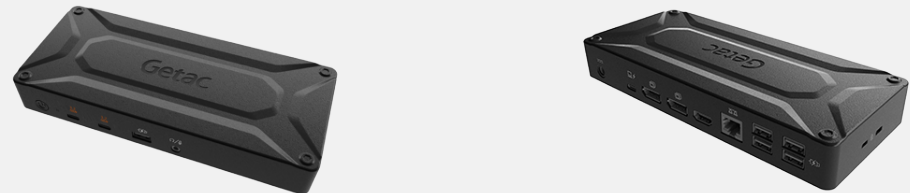

GETAC DS100 USB-C DOCKING STATION

Features & Benefits

The Getac DS100 USB-C Docking Station, featuring a slim and compact design, seamlessly consolidates cables on the workstation. This allows users to swiftly create a personalized workspace and organize their daily office environment. Compatible with various Getac laptop and tablet models, it provides extra connectivity and multiple I/O ports for additional peripherals and data sources. With support for MAC Address Pass-Through, Wake-on-LAN (WoL), and PXE Boot, the DS100 aids IT administrators in maintaining a secure, efficient, and well-managed network infrastructure. (The docking station's performance, including transfer speeds and display capabilities, may be limited by chipset and operating system when used with Getac Android systems. See the user manual for details.)

Product Information

Dimensions: L 207 x W 90 x H 31mm (8.15" x 3.54" x 1.22")

Weight: 335g (0.74lbs)

Power Cable Length: 1.8m (5.9ft)

USB-C Upstream Cable Length: 1m (3.28ft)

I/O Ports: DC in Jack x 1, Audio in/out combo x 1, USB 2.0 x 2, USB 3.2

Gen 1 Type-A x 2, USB 3.2 Gen 2 Type-C x 2, LAN x 1, HDMI 2.0 x 1,

Display port x 2

SKU ID

GDDSE1 (EU Power Cord)

GDDSU1 (US Power Cord)

GDDSK1 (UK Power Cord)

GDDSA1 (AU Power Cord)

GDDSC1 (CHN Power Cord)

GDDST1 (TW Power Cord)

GDDSI1 (IN Power Cord)