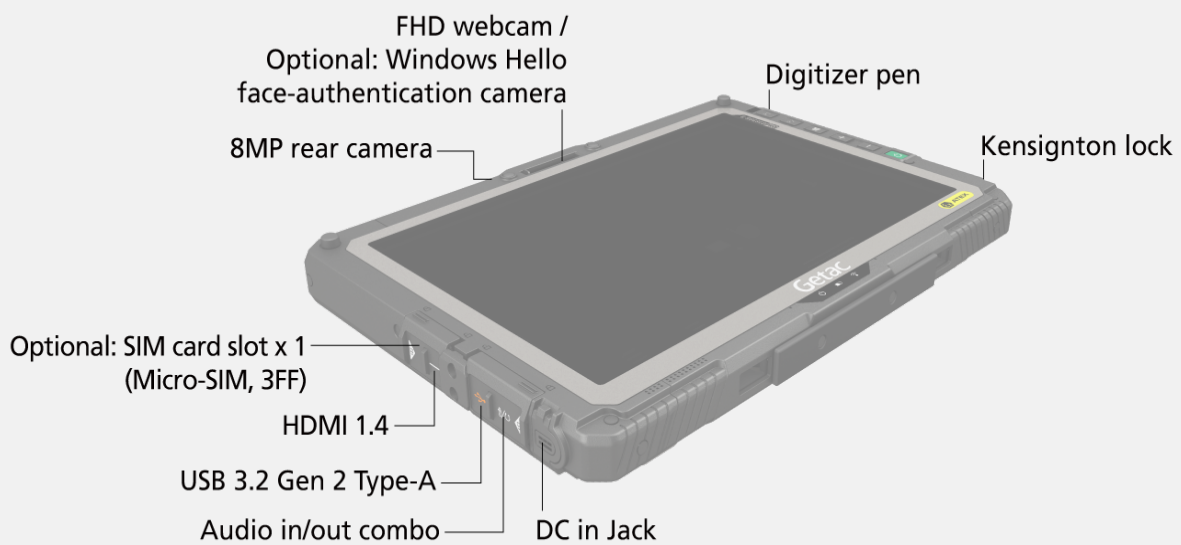

## UX10-EX FULLY RUGGED TABLET

- ATEX & IECEx explosive atmosphere certified
- 10th Generation Intel® Core™ i7 / i5 Processor
- 10.1" FHD LumiBond® display with Getac sunlight readable technology (1,000 nits)
- Multi-functional hard handle for on-the-job flexibility
- Multiple configurable options to fit diverse usage scenarios