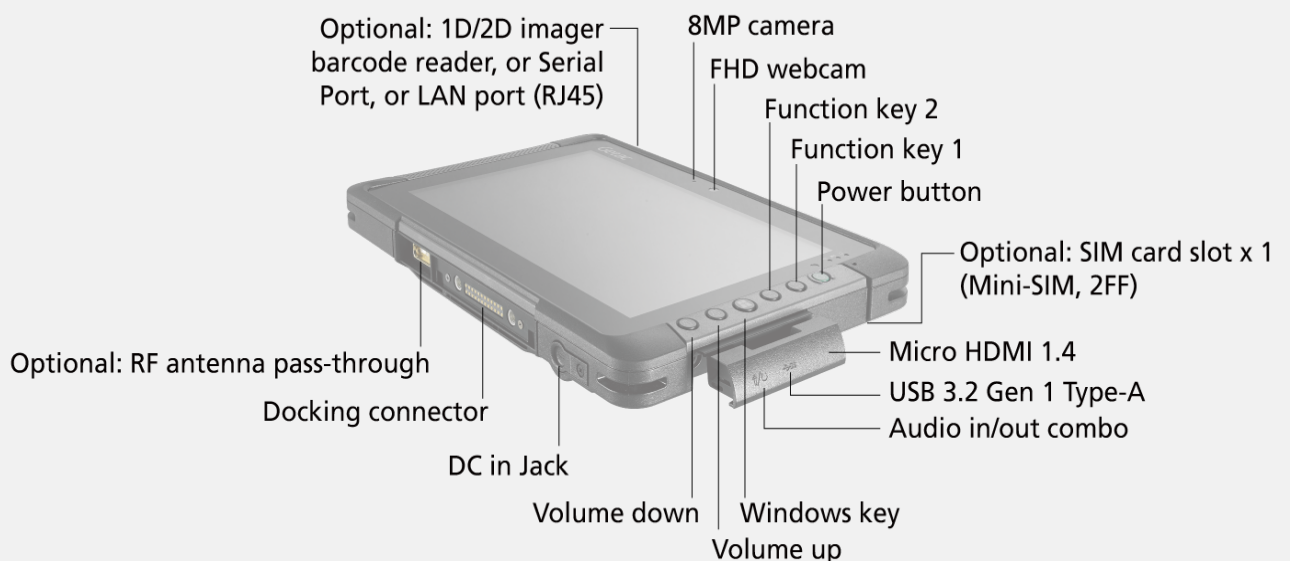

T800 FULLY RUGGED TABLET

- 8.1" HD LumiBond® display for better viewing experience
- Getac proprietary SnapBack add-on featuring smart card and contactless RFID reader combo or 2nd expanded battery
- Choice of 1D/2D imager barcode reader, Serial port and LAN port (RJ45)
- MIL-STD-810H and IP65 certified
- Enhanced enterprise security with TPM2.0, Windows disk encryption