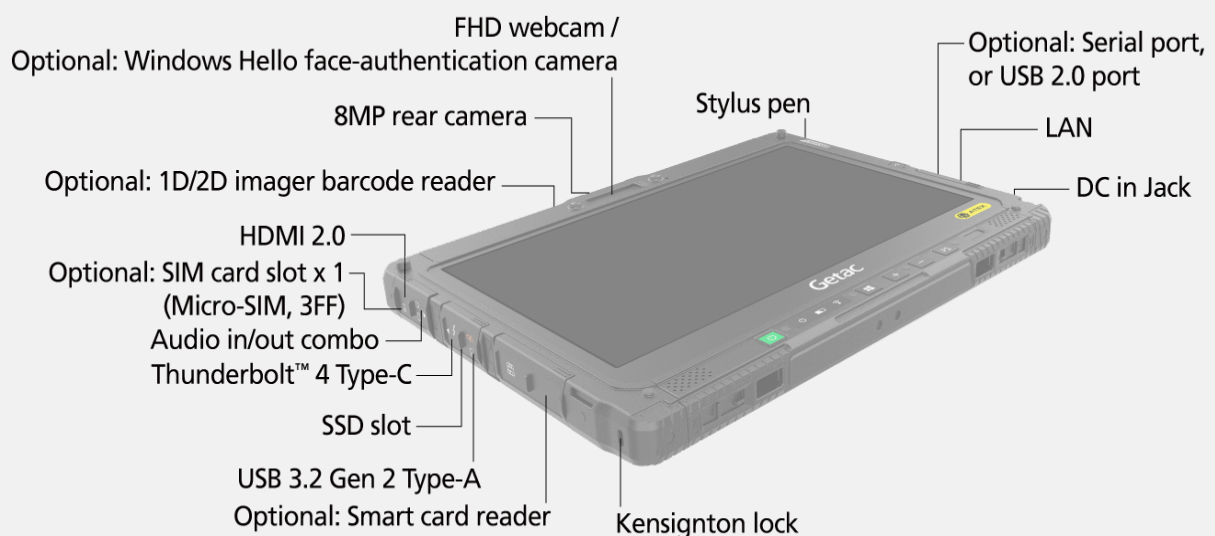

K120-EX FULLY RUGGED TABLET

- ATEX/IECEX Zone2/22 certified for hazardous locations
- 11th Generation Intel® Core™ i7 / i5 vPro™ Processor
- 12.5" FHD LumiBond® display with Getac sunlight readable technology (1,200 nits)
- Enhanced enterprise security with optional Intel vPro, Windows Hello face-authentication camera and multi-factor authentication options

Keyboard

Power button

5 tablet programmable buttons

Pointing Device

Touchscreen

Dual mode touchscreen (multi-touch and digitizer)

Expansion Slots

Optional: 1D/2D imager barcode reader

Optional: Serial port (9-pin; D-sub), or USB 2.0 port

I/O Interfaces

FHD webcam x 1ⁱⁱ

8M pixels auto focus rear camera x 1

Audio in/out combo x 1

DC in Jack x 1

USB 3.2 Gen 2 Type-A x 1

Thunderbolt™ 4 x 1