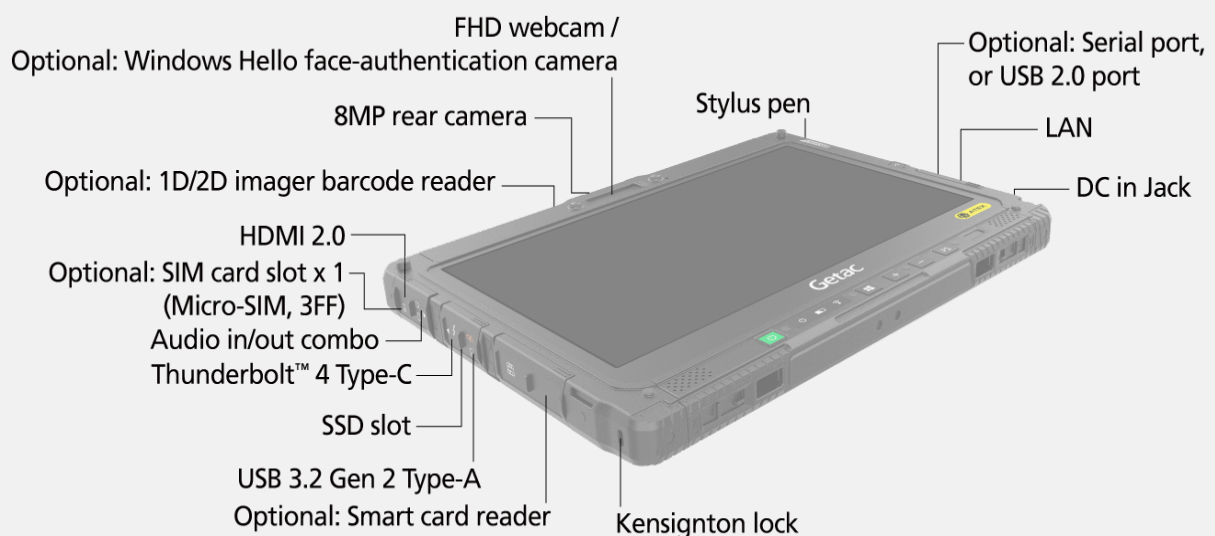

K120-EX FULLY RUGGED TABLET

- ATEX/IECEX Zone2/22 certified for hazardous locations
- 11th Generation Intel® Core™ i7 / i5 vPro® Processor
- 12.5" FHD LumiBond® display with Getac sunlight readable technology (1,200 nits)
- Enhanced enterprise security with optional Intel vPro, Windows Hello face-authentication camera and multi-factor authentication options

Keyboard

Power button

5 tablet programmable buttons

Pointing Device

Touchscreen

Dual mode touchscreen (multi-touch and digitizer)

Expansion Slots

Optional: 1D/2D imager barcode reader

Optional: Serial port (9-pin; D-sub), or USB 2.0 port

I/O Interfaces

FHD webcam x 1ⁱⁱ

8M pixels auto focus rear camera x 1

Audio in/out combo x 1

DC in Jack x 1

USB 3.2 Gen 2 Type-A x 1

Thunderbolt™ 4 x 1