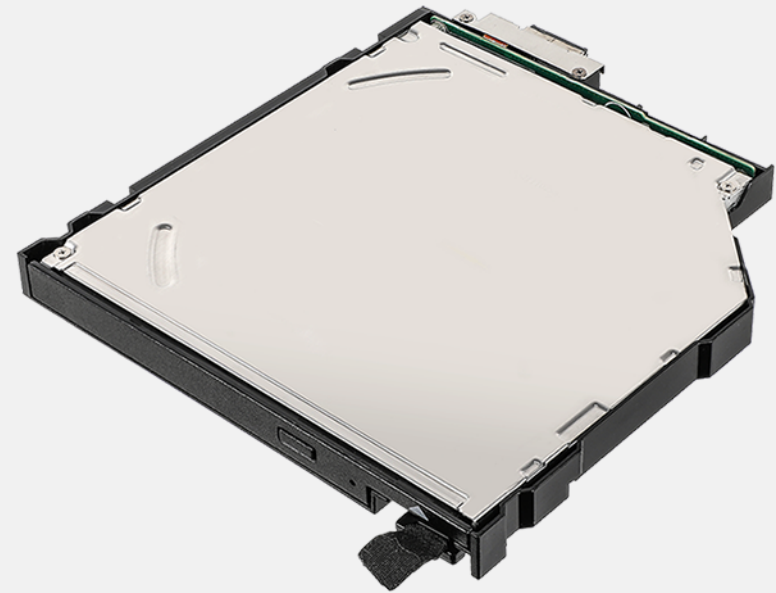

DVD SUPER MULTI DRIVE

FEATURES & BENEFITS

The DVD Super Multi Drive is an optical disk drive that can read and write for different kinds of optical disks. It allows the user to access a variety of different media formats. Besides, It is a user-removable module that can be installed without tools.

Product Information

Dimension : L 147.4 x W 135 x H 14.4mm
Weight : 157.4g

SKU ID

GSROXA