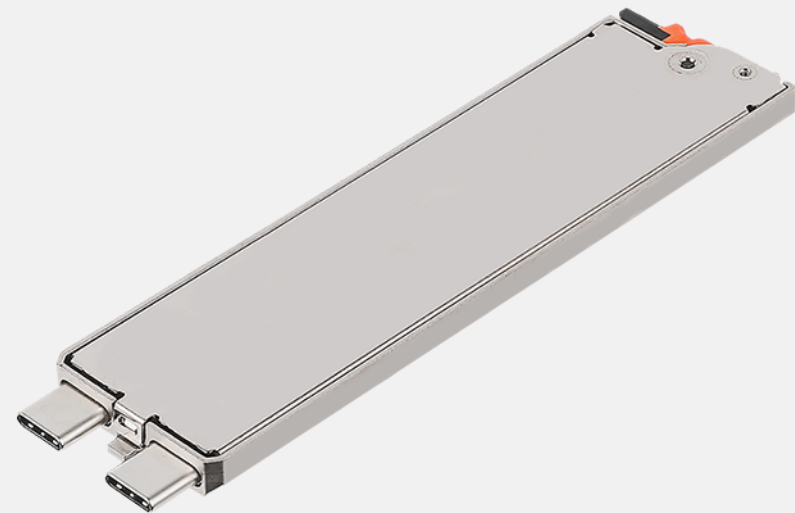

SPARE MAIN STORAGE

FEATURES & BENEFITS

Getac Spare Main Storage with canister is designed to provide you the ease of installation and allow you to remove your confidential data when your device is sent for service.

Product Information

Capacity : PCIe 1TB/2TB

Dimension : L 110.8 x W 30.2 x H 5.7mm

Weight : 37.8g

SKU ID

GSSGX8 (1TB Enterprise PCIe SSD)

GSSHX6 (2TB Enterprise PCIe SSD)