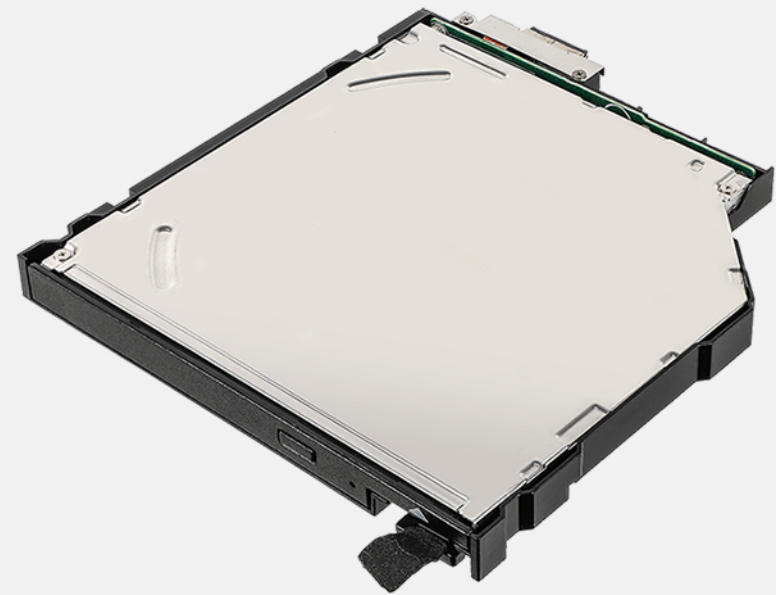

DVD SUPER MULTI DRIVE

FEATURES & BENEFITS

The DVD Super Multi Drive is an optical disk drive that can read and write for different kinds of optical disks. It allows the user to access a variety of different media formats. Besides, It is a user-removable module that can be installed without tools.

Product Information

Dimension : L 147.4 x W 135 x H 14.4mm
Weight : 157.4g

SKU ID

GSROXA