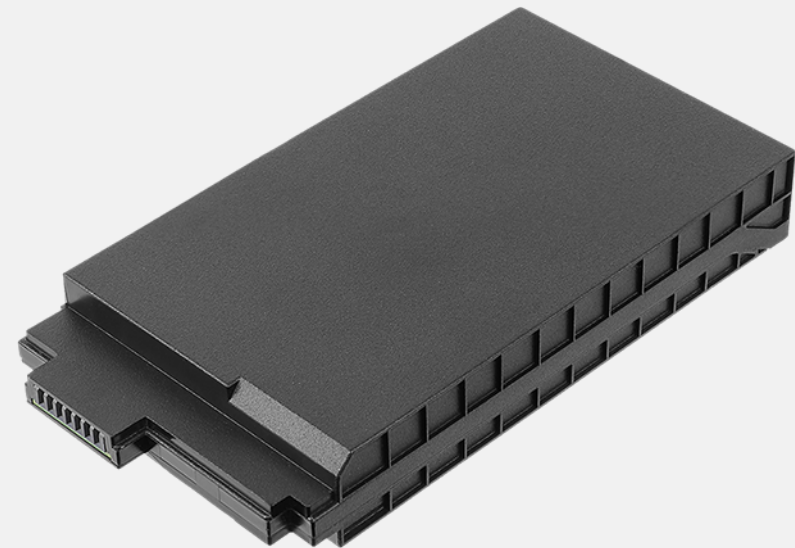

SPARE MAIN BATTERY

FEATURES & BENEFITS

Getac Spare Main Battery is designed to provide the main power source for your device when the AC adapter is not connected / charged.

Product Information

Battery type : Lithium-ion

Cell designation : 3S2P

Output Voltage : 10.8V

Capacity : 6900mAh

Battery Dimensions and Weight : L 142.1 x W 72 x H 20.1mm, 350g

SKU ID

GBM6X8