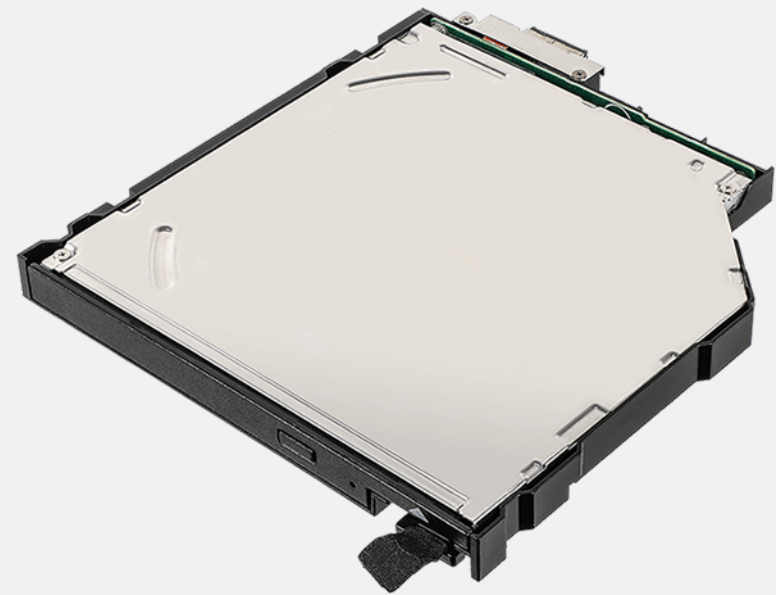

BLU-RAY SUPER MULTI DRIVE

FEATURES & BENEFITS

The Blu-Ray super multi drive is an optical disk drive that can read and write for different kinds of optical disks. It allows the user to access a variety of different media formats. Besides, It is a user-removable module that can be installed without tools.

Product Information

Dimension: L 147.4 x W 135 x H 14.4mm
Weight: 157.4g

SKU ID

GSROXB