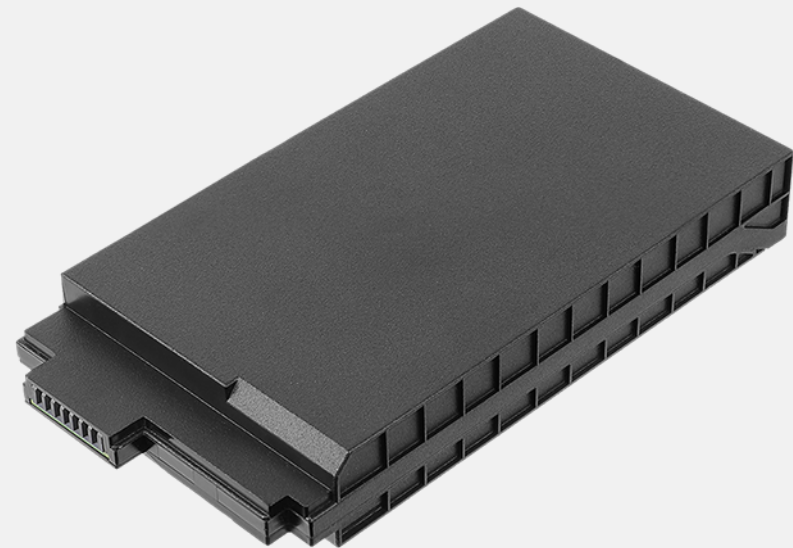

SPARE MAIN BATTERY

FEATURES & BENEFITS

Getac Spare Main Battery is designed to provide the main power source for your device when the AC adapter is not connected / charged.

Product Information

Battery type : Lithium-ion

Cell designation : 3S2P

Output Voltage : 10.8V

Capacity : 6900mAh

Battery Dimensions and Weight : L 142.1 x W 72 x H 20.1mm, 350g

SKU ID

GBM6X8