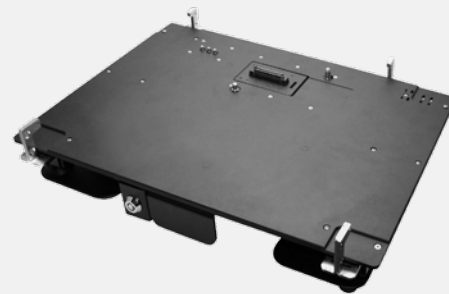

X500 VEHICLE DOCK

FEATURES & BENEFITS

The vehicle dock duplicates most of your computer's ports and provides extra ports. With peripherals such as a keyboard, mouse, monitor, and printer all connected to the vehicle dock, you create a mobile office. The adjustable latch also provides multiple viewing angles. This product consists of a base dock and an vehicle adapter. The two should be assembled before usage.

Product Information

Dimensions :

L x W x D mm 410 x 332 x 125 mm (16.4" x 13.1" x 4.9")

Weight : 6.04 kg (13.32lbs)

Docking Connector

I/O Interfaces : DC in Jack x 1, Audio Output x 1, Microphone x1, USB 2.0 x 4, RJ-45 x 1, VGA x 1, Serial Port x 2, RF Antenna Pass-Through x 3*

**w / 120W AC Adapter

* For GDVPX5 SKU

SKU ID

GDVPX5

GDVNX1

GDVPX5