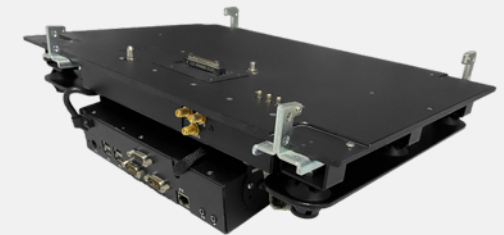

X500 VEHICLE DOCK

FEATURES & BENEFITS

The vehicle dock duplicates most of your computer's ports and provides extra ports. With peripherals such as a keyboard, mouse, monitor, and printer all connected to the vehicle dock, you create a mobile office. The adjustable latch also provides multiple viewing angles. This product consists of a base dock and an vehicle adapter. The two should be assembled before usage.

Product Information

Dimensions :

L x W x D mm 410 x 332 x 125 mm (16.4" x 13.1" x 4.9")

Weight : 6.04 kg (13.32lbs)

Docking Connector

I/O Interfaces : DC in Jack x 1, Audio Output x 1, Microphone x1, USB 2.0 x 4, RJ-45 x 1, VGA x 1, Serial Port x 2, RF Antenna Pass-Through x 3*

**w / 120W AC Adapter

* For GDVPX5 SKU

SKU ID

GDVPX5

GDVNX1

GDVPX5

GDVNX1