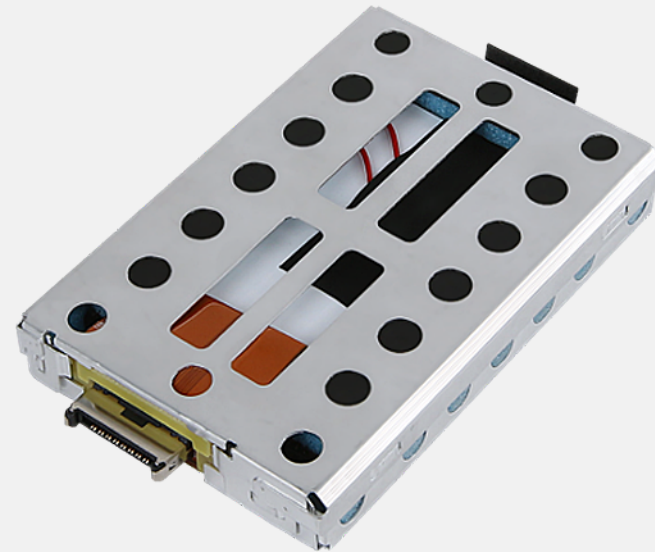

X500 SPARE STORAGE WITH CANISTER

FEATURES & BENEFITS

The Getac X500 Spare Storage with canister is designed to provide you the ease of installation and allow you to keep your confidential data when your device for repair.

Product Information

HDD Storage option : 500GB, 1TB.
SSD Storage option : 512GB, 1TB.
Dimensions : L 120 x W 80 x H 18mm

SKU ID

GSH5XA (500GB HDD)
GSH1X7 (1TB HDD)
GSS4XC (512GB SSD)
GSS0X5 (1TB SSD)