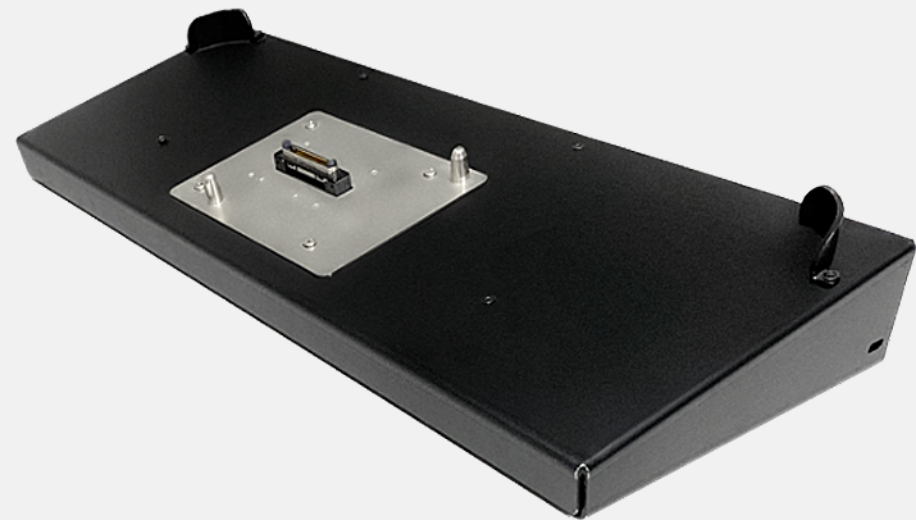

X500 OFFICE DOCK WITH AC ADAPTER

FEATURES & BENEFITS

The Getac office dock brings out multiple I/O ports for connecting essential peripheral devices in the office environment. Through the integrated ethernet, RS232, or USB connections, users can quickly collect and synchronize field data with central offices for real-time reporting and analytics.

Product Information

Dimensions : L 438.4 x W 154 x H 62mm

* w / 150W AC Adapter

I/O Ports : DC in Jack x 1, Audio Output x 1, Microphone x1, USB 3.0 x 2, USB 2.0 x 2, LAN x 1, HDMI x 1, VGA x 1, Serial Port x 1

SKU ID

GDOFEQ (EU Power Cord)
GDOFUQ (US Power Cord)
GDOFKQ (UK Power Cord)
GDOFAQ (AU Power Cord)
GDOFCQ (CHN Power Cord)
GDOFTQ (TW Power Cord)
GDOFRQ (KR Power Cord)
GDOFIQ (IN Power Cord)