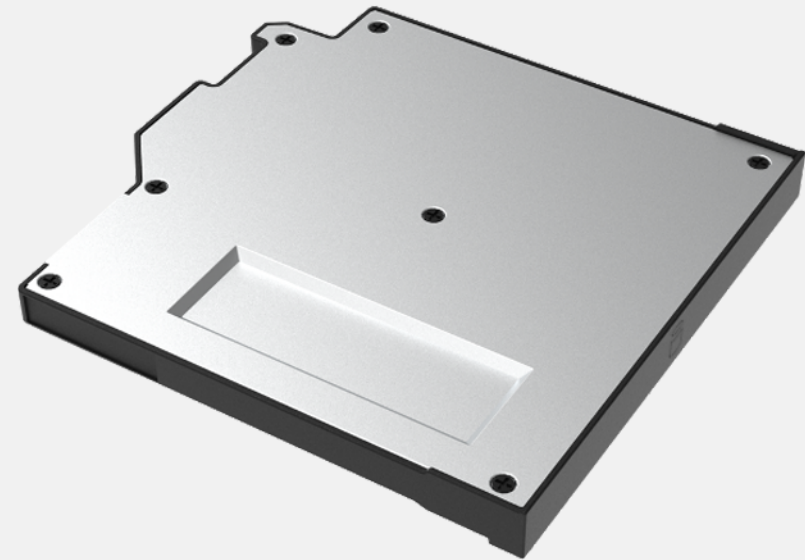

MULTIMEDIA BAY 2ND STORAGE WITH CANISTER

FEATURES & BENEFITS

Getac S410 second storage with canister is designed to provide you the ease of installation and allow you to remove your confidential data when your device is sent for service.

Product Information

Capacity : SATA 256GB/512GB/1TB

Dimension : 140 x 134 x 9mm

Weight : 86g

SKU ID

GSR2X5 (256GB SATA SSD)

GSR3X5 (512GB SATA SSD)

GSR0X4 (1TB SATA SSD)