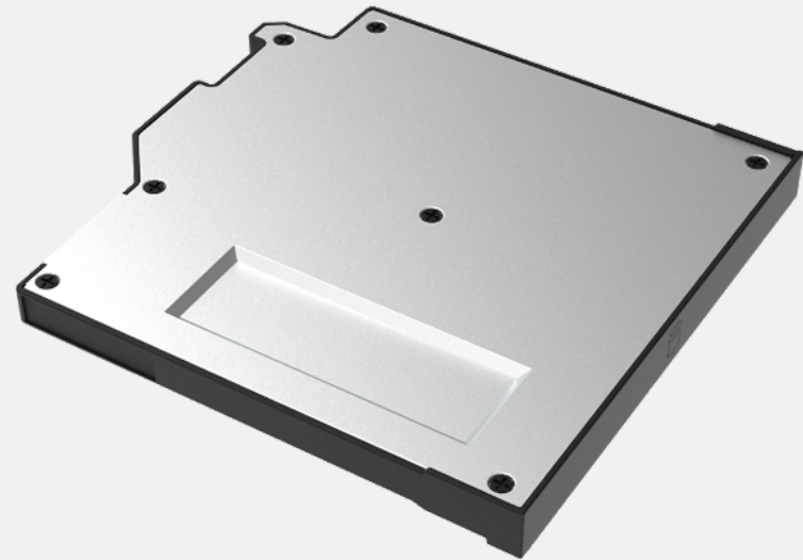

MULTIMEDIA BAY 2ND STORAGE WITH CANISTER

FEATURES & BENEFITS

Getac S410 second storage with canister is designed to provide you the ease of installation and allow you to remove your confidential data when your device is sent for service.

Product Information

Capacity : SATA 256GB/512GB/1TB

Dimension : 140 x 134 x 9mm

Weight : 86g

SKU ID

GSR2X5 (256GB SATA SSD)

GSR3X5 (512GB SATA SSD)

GSR0X4 (1TB SATA SSD)