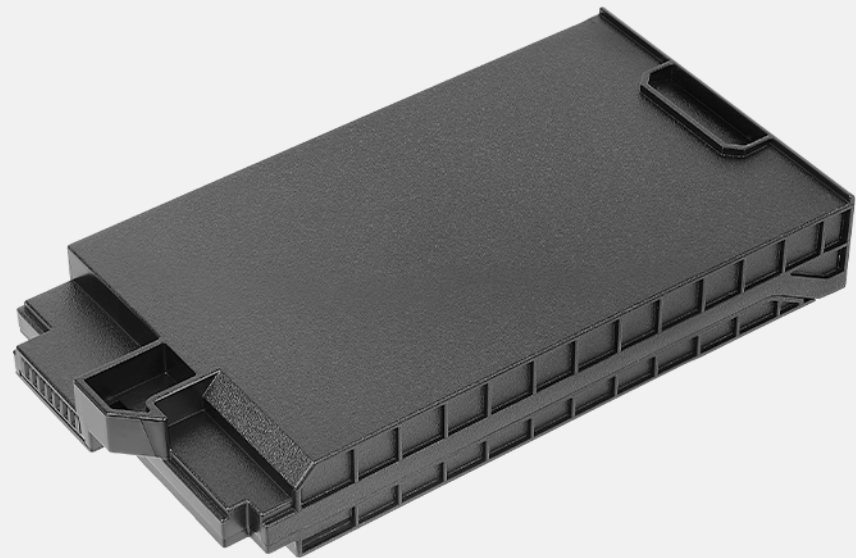

MAIN BATTERY & 2ND BATTERY

FEATURES & BENEFITS

The S410 Spare Main Battery is designed to provide main power source for device when AC adapter is not connected/charged.

Product Information

Battery Type : Lithium-ion 6 cells, 74.5WH
Nominal Voltage : 10.8V
Capacity : 6900mAh
Battery Pack Weight : 330g

SKU ID

GBM6X6