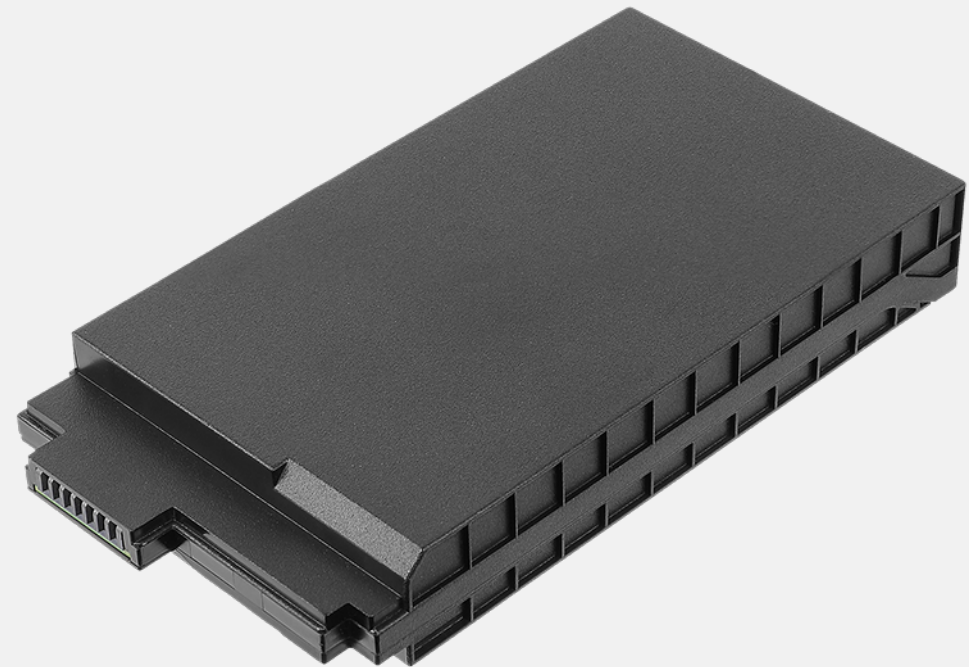

YOUR FULLY-RUGGED MOBILE WORKSTATION

CARRY BAG

FEATURES & BENEFITS

Constructed of durable Nylon, and featuring an adjustable padded shoulder strap, this compact carry bag provides sturdy protection for your fully rugged notebook while giving maximum comfort. The functional pockets inside offer the optimal solution to transport the notebook and needed accessories together in one case, delivering extra convenience to mobile professionals.

Product Information

Dimensions : 450 x 330 x 230 (mm)
Main Material : Nylon 1000D

SKU ID

GMBPX1

SPARE MAIN BATTERY

FEATURES & BENEFITS

Getac Spare Main Battery is designed to provide the main power source for your device when the AC adapter is not connected / charged.

Product Information

Battery type : Lithium-ion

Cell designation : 3S2P

Output Voltage : 10.8V

Capacity : 6900mAh

Battery Dimensions and Weight : L 142.1 x W 72 x H 20.1mm, 350g

SKU ID

GBM6X8

EXTERNAL DUAL BAY BATTERY CHARGER

FEATURES & BENEFITS

This external dual-bay battery charger is designed to charge up to 2 batteries at the same time. It provides you the benefit of charging and storing the two batteries together when there are limited space and power socket.