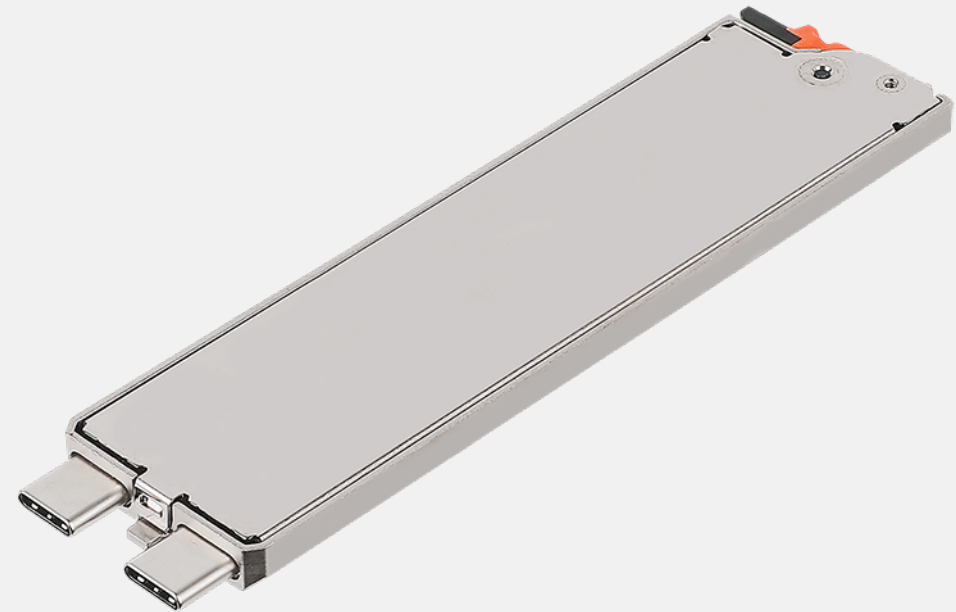

SPARE MAIN STORAGE

FEATURES & BENEFITS

Getac Spare Main Storage with canister is designed to provide you the ease of installation and allow you to remove your confidential data when your device is sent for service.

Product Information

Capacity : PCIe 512GB/1TB
Dimension : L 110.8 x W 30.2 x H 5.7mm
Weight : 37.8g

SKU ID

GSSF7 : 512GB PCIe SSD
GSSGX7 : 1TB PCIe SSD