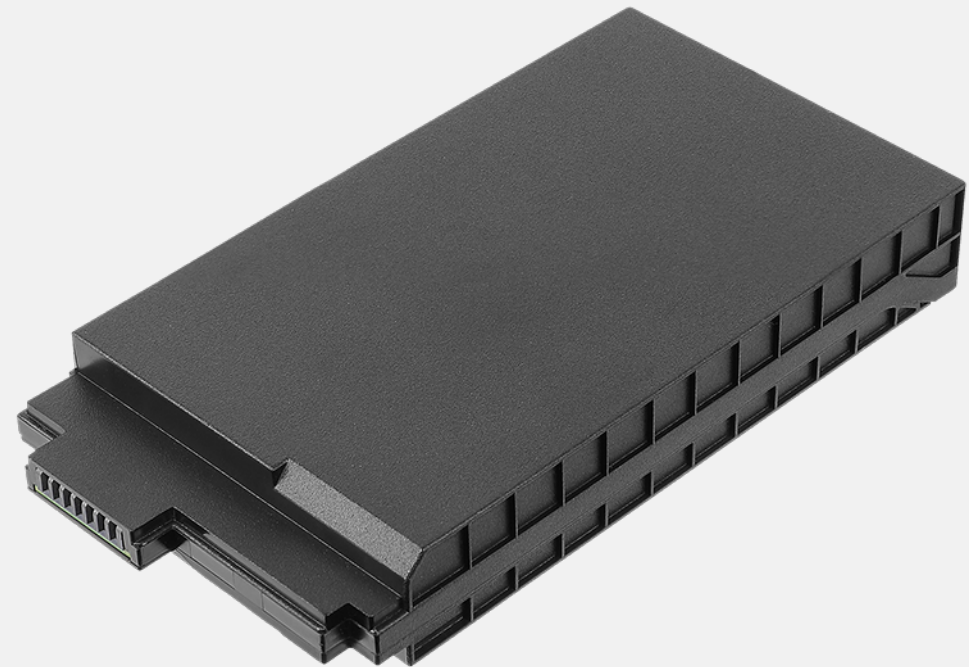

SPARE MAIN BATTERY

FEATURES & BENEFITS

Getac Spare Main Battery is designed to provide the main power source for your device when the AC adapter is not connected / charged.

Product Information

Battery type : Lithium-ion

Cell designation : 3S2P

Output Voltage : 10.8V

Capacity : 6900mAh

Battery Dimensions and Weight : L 142.1 x W 72 x H 20.1mm, 350g

SKU ID

GBM6X8