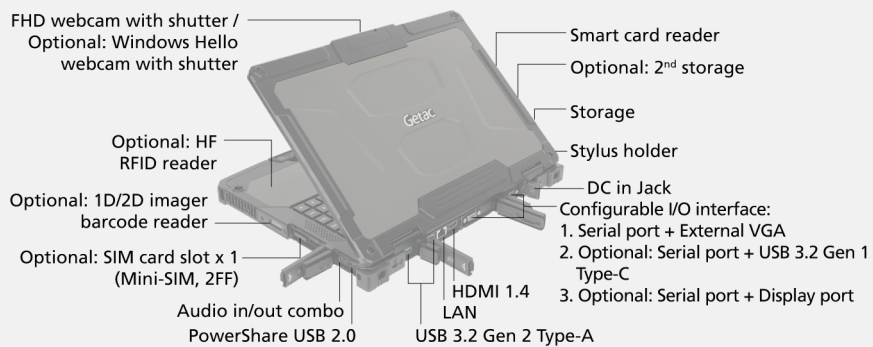

B360 FULLY RUGGED NOTEBOOK

- MIL-STD 810H, 6ft operating drop rating, IP66 certified, and optional salt fog resistant
- 10th Generation Intel® Core™ Processor
- 13.3" FHD LumiBond® display with Getac sunlight readable technology (1,400 nits) and capacitive touchscreen
- Enhanced enterprise security with optional dual user replaceable storage, Windows Hello face-authentication camera, integrated 1D/2D imager barcode reader and multi-factor authentication options
- LifeSupport™ battery swappable technology

B360 FULLY RUGGED NOTEBOOK

Pointing Device	Touchscreen - Capacitive multi-touch screen Touchpad - Touchpad with two buttons
Expansion Slots	Smart card reader x 1 Optional: 1D / 2D imager barcode reader
I/O Interface	FHD webcam x 1 Audio in/out combo x 1 DC in Jack x 1 PowerShare USB 2.0 x 1 USB 3.2 Gen 2 Type-A x 2 LAN (RJ45) x 1 HDMI 1.4 x 1 Docking connector x 1 Optional: SIM card slot x 1 (Mini-SIM, 2FF) Optional: Windows Hello face-authentication camera (front-facing) x 1 Optional: RF antenna pass-through for GPS, WWAN and WLAN Configurable I/O options ⁱⁱ : 1. Serial port (9-pin; D-sub) x 1 + External VGA (15-pin; D-sub) x 1 2. Serial port (9-pin; D-sub) x 1 + USB 3.2 Gen 2 Type-C x 1 3. Serial port (9-pin; D-sub) x 1 + Display port x 1 4. Serial port (9-pin; D-sub) x 1 + External VGA (15-pin; D-sub) x 1 + 2nd LAN (RJ45) x 1 5. Serial port (9-pin; D-sub) x 1 + Display Port x 1 + 2nd LAN (RJ45) x 1
Communication Interface	10 / 100 / 1000 base-T Ethernet Intel® Wi-Fi 6 AX200, 802.11ax Bluetooth (v5.2) ⁱⁱⁱ Optional: Dedicated GPS ^{iv} Optional: 4G LTE mobile broadband with integrated GPS ^{iv,v}
Security Features	TPM 2.0 Kensington lock Optional: Fingerprint reader ^{xi} Optional: HF RFID reader ^{vi, xi} Smart card reader
Power	AC adapter (90W, 100-240VAC, 50/60Hz) Li-ion battery (11.1V, typical 2100mAh; min. 2040mAh) x 2 LifeSupport™ battery swappable technology
Dimension (W x D x H) & Weigh	342 x 281 x 34.9 mm (13.46" x 11.06" x 1.37") 2.32kg (5.11lbs) ^{vii}