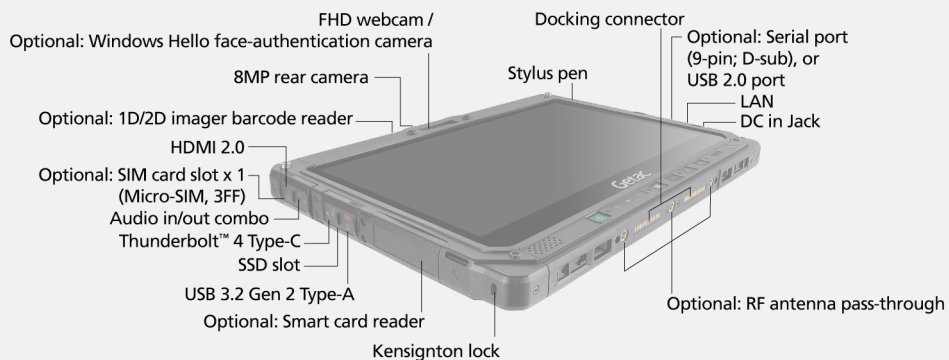

K120 FULLY RUGGED TABLET

- 11th Generation Intel® Core™ i7 / i5 vPro™ Processor
- 12.5" FHD LumiBond® 2.0 display with Getac sunlight readable technology (1,200 nits) and capacitive touchscreen
- Enhanced enterprise security with optional Intel vPro, Windows Hello face-authentication camera, and multi-factor authentication options
- Multi-mode usage streamlined by extensive accessory selections
- LifeSupport™ battery swappable technology
- Thunderbolt™ 4 brings lightning speed and performance

K120 FULLY RUGGED TABLET

I/O Interfaces

Tablet

FHD webcam x 1 ⁱ
8M pixels auto focus rear camera x 1
Audio in/out combo x 1
DC in Jack x 1
USB 3.2 Gen 2 Type-A x 1
Thunderbolt™ 4 x 1
LAN (RJ-45) x 1
HDMI 2.0 x 1
Docking connector x 2
Optional: SIM card slot x 1 (Micro-SIM, 3FF)
Optional: Windows Hello face-authentication camera (front-facing) x 1 ⁱ
Optional: RF antenna pass-through for GPS, WWAN and WLAN

Optional keyboard dock:

DC in Jack x 1
USB 3.2 Gen 1 Type-A x 3
LAN (RJ45) x 1
HDMI 2.0 x 1
Display port 1.2 x 1
Serial port (9-pin; D-sub) x 1
Optional: RF antenna pass-through for GPS, WWAN and WLAN

Communication Interface

Information provided herewith is for reference only, available specification shall be subjected to quotation by request.

	Vehicle Dock for Tablet Mode	Vehicle Dock for Laptop Mode	Office Dock for Tablet Mode	Office Dock for Laptop Mode
Serial Port	1	1	1	1
VGA	1	1	1	1
Microphone	-	-	1	1
Audio Output	-	-	1	1
DC in Jack	1	1	1	1
USB	USB 2.0 x 3 USB 3.2 Gen 1 x 3	USB 2.0 x 3 USB 3.2 Gen 1 x 3	USB 2.0 x 2 USB 3.2 Gen 1 x 3	USB 2.0 x 2 USB 3.2 Gen 1 x 3
LAN	2	2	2	2
HDMI 2.0	1	1	1	1
RF Antenna Connector	3 (WWAN, WLAN, GPS)	3 (WWAN, WLAN, GPS)	-	-
Kensington Lock	1	1	1	1