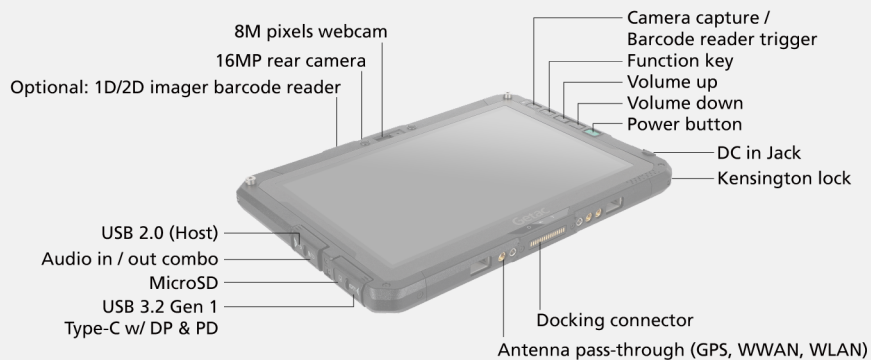

ZX10 FULLY RUGGED TABLET

- Processore Qualcomm® Snapdragon™ 660, Octa-core
- Schermo Lumibond® da 10.1" con tecnologia Getac leggibile alla luce del sole e touchscreen capacitivo, utilizzabile con i guanti
- Doppia batteria sostituibile a caldo per un funzionamento ininterrotto
- Certificato per cadute fino a 1,8 metri (6ft), MIL-STD-810H e IP66
- Lettore Barcode 1D/2D Imager opzionale

ZX10 FULLY RUGGED TABLET

SPECIFICATIONS

Operating System	Android™ 11.0
Mobile Computing Platform	Qualcomm® Snapdragon™ 660, Octa-core 1.95GHz Max. 2.2GHz
VGA Controller	Qualcomm® Adreno™ 512 GPU
Display	10.1" TFT LCD WUXGA (1920 x 1200) Protection film 800 nits LumiBond® display with Getac sunlight readable technology Capacitive multi-touch screen
Storage & Memory	4GB LPDDR4, 64GB eMMC Optional: 6GB LPDDR4, 128GB eMMC
Device Button	Power button 4 tablet programmable buttons
Pointing Device	Touchscreen - Capacitive multi-touch screen
Expansion Slot	Optional: 1D/2D imager barcode reader Optional: Smart card reader Optional: HF RFID/NFC combo reader ⁱ
I/O Interface	8M pixels webcam x 1 16M pixels auto focus rear camera x 1 Audio in/out combo x 1 DC in Jack x 1 USB 3.2 Gen 1 Type-C w/ DP & PD x 1 USB 2.0 (Host) x 1 MicroSD x 1 Docking connector x 1 Optional: RF antenna pass-through for GPS, WLAN and WWAN
Communication Interface	Wi-Fi 802.11 a/b/g/n/ac Bluetooth (v5.0) ⁱⁱ Dual Micro SIM Dedicated GPS Optional: 4G LTE mobile broadband