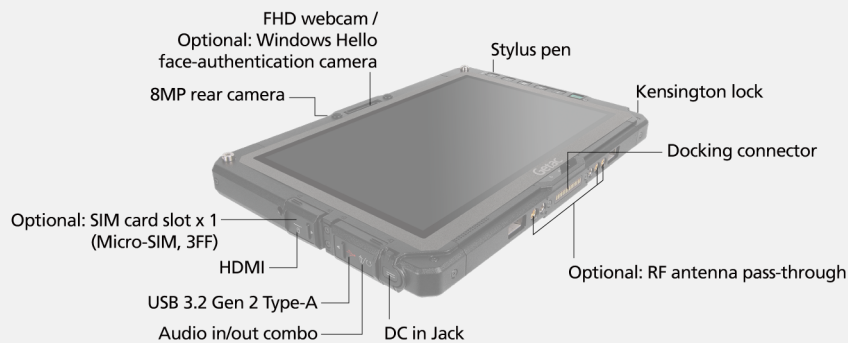

UX10 FULLY RUGGED TABLET

- 10th Generation Intel® Core™ i7 / i5 Processor
- 10.1" FHD LumiBond® 2.0 display with Getac sunlight readable technology (1,000 nits) and capacitive touchscreen
- Enhanced enterprise security with optional Intel vPro, Windows Hello face-authentication camera and multi-factor authentication options
- Detachable keyboard & multi-functional hard handle for on-the-job flexibility
- Multiple configurable options to fit diverse usage scenarios

UX10 FULLY RUGGED TABLET

Expansion Slots

Optional (top side): 1D/2D imager barcode reader, or Serial port, or USB 3.2 Gen 1 Type-A port, or USB 3.2 Gen 1 Type-C port, or LAN port (RJ45), or VGA port i, or HF RFID readerⁱⁱ
Optional (right side): Fingerprint reader, or Serial port + LAN port (RJ-45) iii, or HF RFID readerⁱⁱ
Optional (back side): Smart card reader, or Bridge battery, or Bridge battery + Smart card reader^{iv}

I/O Interface

FHD webcam x 1^v
8M pixels auto focus rear camera x 1
Audio in/out combo x 1
DC in Jack x 1
USB 3.2 Gen 2 Type-A x 1
HDMI x 1
Docking connector x 1
Optional: SIM card slot x 1 (Micro-SIM, 3FF)
Optional: Windows Hello face-authentication camera (front-facing) x 1^v
Optional: RF antenna pass-through for GPS, WWAN and WLAN

Information provided herewith is for reference only, available specification shall be subjected to quotation by request.

	Vehicle Dock	Office Dock
Serial Port	1	1
External VGA	-	1
Microphone	-	1
Audio Output	-	1
DC in Jack	1	1
USB	USB 2.0 x 2 USB 3.2 Gen 1 x 2	USB 2.0 x 2 USB 3.2 Gen 1 x 2
LAN	1	1
HDMI	-	1
RF Antenna Connector	3 (WWAN, WLAN, GPS)	-
Kensington Lock	1	1