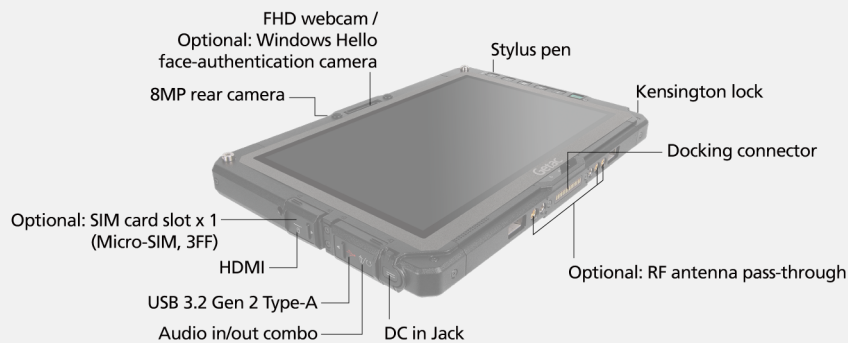

## UX10 FULLY RUGGED TABLET

- 10th Generation Intel® Core™ i7 / i5 Processor
- 10.1" FHD LumiBond® 2.0 display with Getac sunlight readable technology (1,000 nits) and capacitive touchscreen
- Enhanced enterprise security with optional Intel vPro, Windows Hello face-authentication camera and multi-factor authentication options
- Detachable keyboard & multi-functional hard handle for on-the-job flexibility
- Multiple configurable options to fit diverse usage scenarios