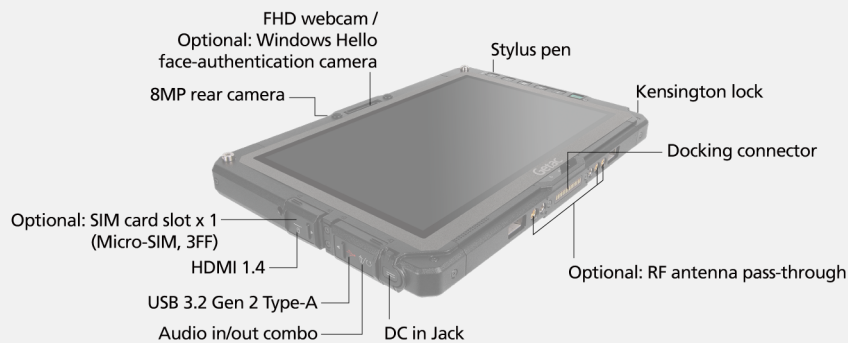

## UX10 FULLY RUGGED TABLET

- 10th Generation Intel® Core™ i7 / i5 Processor
- 10.1" FHD LumiBond® 2.0 display with Getac sunlight readable technology (1,000 nits) and capacitive touchscreen
- Enhanced enterprise security with optional Intel vPro, Windows Hello face-authentication camera and multi-factor authentication options
- Detachable keyboard & multi-functional hard handle for on-the-job flexibility
- Multiple configurable options to fit diverse usage scenarios