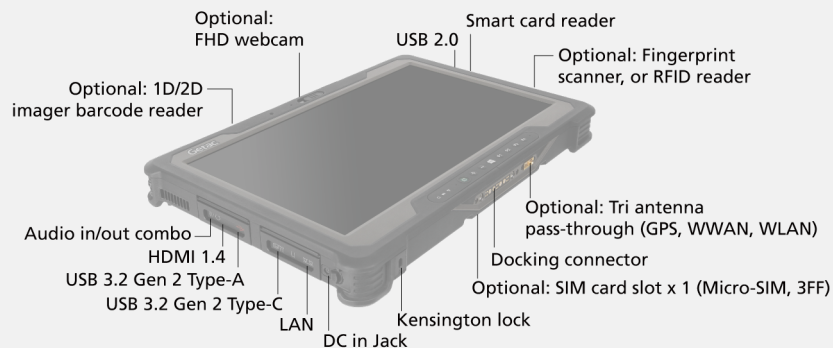

A140 FULLY RUGGED TABLET

- 14" FHD / HD LumiBond® 2.0 display with Getac sunlight readable technology for unprecedented viewing experience
- Dual battery design with LifeSupport™ battery swappable technology
- Enhanced security with TPM 2.0, RFID/NFC and fingerprint scanner
- Optional 1D/2D imager barcode reader and RFID
- Multi-function hard handle, hand straps and shoulder straps and slim-profile vehicle dock for maximum mobile productivity

A140 FULLY RUGGED TABLET

Expansion Slots	Optional: 1D/2D imager barcode reader Optional: Serial port, or HF RFID, or Fingerprint scanner, or HF RFID + Fingerprint scanner
I/O Interface	Audio in/out combo x 1 DC in Jack x 1 USB 2.0 x 1 USB 3.2 Gen 2 Type-A x 1 USB 3.2 Gen 1 Type-C x 1 HDMI 1.4 x 1 LAN(RJ45) x 1 Docking connector x 1 Optional: FHD webcam x 1 Optional: SIM card slot x 1 (Micro-SIM, 3FF) Optional: RF antenna pass-through for GPS, WWAN and WLAN Optional: 8M pixels auto focus rear camera x 1
Communication Interface	10/100/1000 base-T Ethernet x 1 Intel® Wi-Fi 6 AX201, 802.11ax Bluetooth (v5.2) ⁱ Optional: Dedicated GPS ⁱⁱ Optional: 4G LTE mobile broadband ⁱⁱⁱ
Pre-installed Software	Getac Utility Getac Camera Getac Geolocation Getac Barcode Manager ^{viii} Optional: Absolute Persistence®
Security Feature	TPM 2.0 Kensington lock Optional: HF RFID Optional: Fingerprint reader Smart card reader
Power	AC adapter (65W, 100-240VAC, 50/60Hz) Li-ion smart battery (10.8V, typical 3220mAh; min. 3120mAh) x 2 LifeSupport™ battery swappable technology
Dimension (W x D x H) & Weigh	369 x 248 x 32.5mm (14.58" x 9.76" x 1.279") 2.3kg (5.07lbs) ^{iv}

Information provided herewith is for reference only, available specification shall be subjected to quotation by request.

	Vehicle Dock	Office Dock
Serial Port	1	1
External VGA	1	-
Display Port	-	1
Microphone	1	1
Audio Output	1	1
DC in Jack	1	1
USB	4	3
LAN	1	1
HDMI 1.4	1	1
RF Antenna Connector	3 (WWAN, WLAN, GPS)	-
Printer Port	-	1