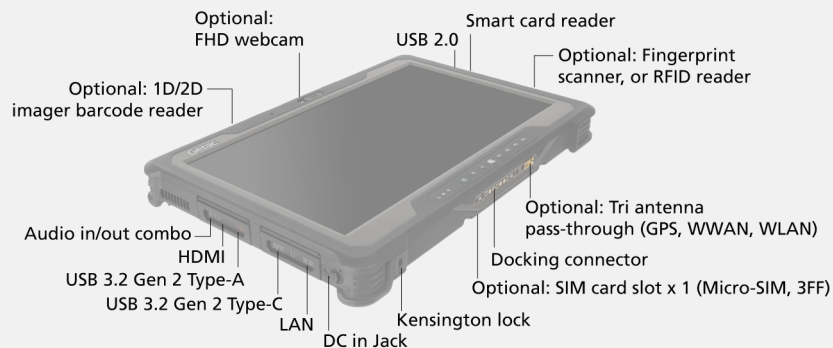

A140 FULLY RUGGED TABLET

- 14" FHD / HD LumiBond® 2.0 display with Getac sunlight readable technology for unprecedented viewing experience
- Dual battery design with LifeSupport™ battery swappable technology
- Enhanced security with TPM 2.0, RFID/NFC and fingerprint scanner
- Optional 1D/2D imager barcode reader and RFID
- Multi-function hard handle, hand straps and shoulder straps and slim-profile vehicle dock for maximum mobile productivity

A140 FULLY RUGGED TABLET

| | |
|--|---|
| Expansion Slots | Optional: 1D/2D imager barcode reader Optional: Serial port, or HF RFID, or Fingerprint scanner, or HF RFID + Fingerprint scanner |
| I/O Interface | Audio in/out combo x 1 DC in Jack x 1 USB 2.0 x 1 USB 3.2 Gen 2 Type-A x 1 USB 3.2 Gen 1 Type-C x 1 HDMI x 1 LAN(RJ45) x 1 Docking connector x 1 Optional: FHD webcam x 1 Optional: SIM card slot x 1 (Micro-SIM, 3FF) Optional: RF antenna pass-through for GPS, WWAN and WLAN Optional: 8M pixels auto focus rear camera x 1 |
| Communication Interface | 10/100/1000 base-T Ethernet x 1 Intel® Wi-Fi 6 AX201, 802.11ax Bluetooth (v5.2) ⁱ Optional: Dedicated GPS ⁱⁱ Optional: 4G LTE mobile broadband ⁱⁱⁱ |
| Pre-installed Software | Getac Utility Getac Camera Getac Geolocation Getac Barcode Manager ^{viii} Optional: Absolute Persistence® |
| Security Feature | TPM 2.0 Kensington lock Optional: HF RFID Optional: Fingerprint reader Smart card reader |
| Power | AC adapter (65W, 100-240VAC, 50/60Hz) Li-ion smart battery (10.8V, typical 3220mAh; min. 3120mAh) x 2 LifeSupport™ battery swappable technology |
| Dimension (W x D x H) & Weigh | 369 x 248 x 32.5mm (14.58" x 9.76" x 1.279") 2.3kg (5.07lbs) ^{iv} |