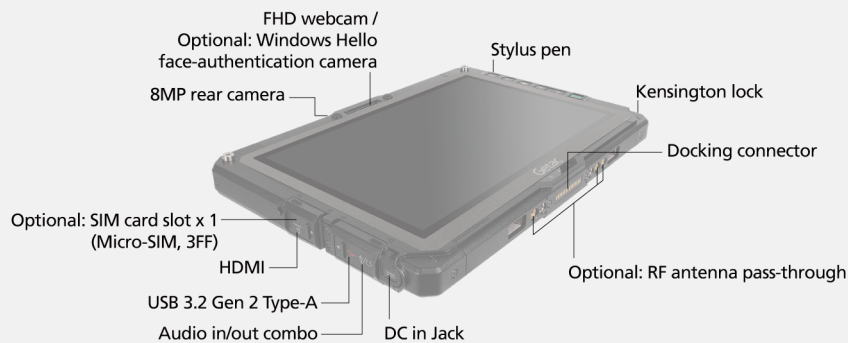

UX10 FULLY RUGGED TABLET

- 10th Generation Intel® Core™ i7 / i5 Processor
- 10.1" FHD LumiBond® 2.0 display with Getac sunlight readable technology (1,000 nits) and capacitive touchscreen
- Enhanced enterprise security with optional Intel vPro, Windows Hello face-authentication camera and multi-factor authentication options
- Detachable keyboard & multi-functional hard handle for on-the-job flexibility
- Multiple configurable options to fit diverse usage scenarios

UX10 FULLY RUGGED TABLET

Expansion Slots	Optional (top side): 1D/2D imager barcode reader, or Serial port, or USB 3.2 Gen 1 Type-A port, or USB 3.2 Gen 1 Type-C port, or LAN port (RJ45), or VGA port i, or HF RFID reader ⁱⁱ Optional (right side): Fingerprint reader, or Serial port + LAN port (RJ-45) ⁱⁱⁱ , or HF RFID reader ⁱⁱ Optional (back side): Smart card reader, or Bridge battery, or Bridge battery + Smart card reader ^{iv}
I/O Interface	FHD webcam x 1 ^v 8M pixels auto focus rear camera x 1 Audio in/out combo x 1 DC in Jack x 1 USB 3.2 Gen 2 Type-A x 1 HDMI x 1 Docking connector x 10 Optional: SIM card slot x 1 (Micro-SIM, 3FF) Optional: Windows Hello face-authentication camera (front-facing) x 1 ^v Optional: RF antenna pass-through for GPS, WWAN and WLAN
Communication Interface	Intel® Wi-Fi 6 AX200, 802.11ax Bluetooth (v5.1) ^{vi} Optional: Dedicated GPS ^{vii} Optional: 4G LTE mobile broadband with integrated GPS ^{vii,viii} Optional: 10/100/1000 base-T Ethernet
Security Features	TPM 2.0 Kensington lock Optional: Intel® vPro™ Technology Optional: HF RFID reader ⁱⁱ Optional: Fingerprint reader ⁱⁱⁱ Optional: Smart card reader ^{iv}
Power	AC adapter (65W, 100-240VAC, 50/60 Hz) Li-ion smart battery (11.1V, typical 4200mAh; min. 4080mAh) x 1 Optional: High capacity battery (10.8V, 9240mAh) x 1 Optional: Bridge battery ^{iv}
Dimension (W x D x H) & Weigh	276.8 x 194.5 x 23.5 mm (10.89□ x 7.65□ x 0.92□) 1.22kg (2.68lbs) ^{ix}