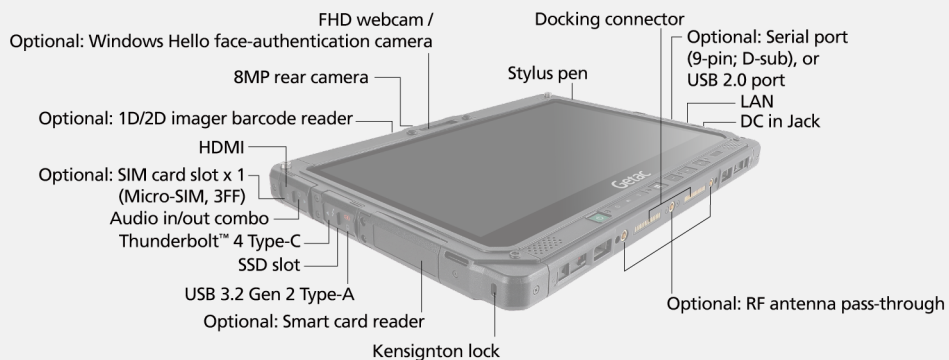

## K120 FULLY RUGGED TABLET

- 11th Generation Intel® Core™ i7 / i5 vPro™ Processor
- 12.5" FHD LumiBond® 2.0 display with Getac sunlight readable technology (1,200 nits) and capacitive touchscreen
- Enhanced enterprise security with optional Intel vPro, Windows Hello face-authentication camera, and multi-factor authentication options
- Multi-mode usage streamlined by extensive accessory selections
- LifeSupport™ battery swappable technology
- Thunderbolt™ 4 brings lightning speed and performance

Information provided herewith is for reference only, available specification shall be subjected to quotation by request.

	Vehicle Dock for Tablet Mode	Vehicle Dock for Laptop Mode	Office Dock for Tablet Mode	Office Dock for Laptop Mode
Serial Port	1	1	1	1
VGA	1	1	1	1
Microphone	-	-	1	1
Audio Output	-	-	1	1
DC in Jack	1	1	1	1
USB	USB 2.0 x 3 USB 3.2 Gen 1 x 3	USB 2.0 x 3 USB 3.2 Gen 1 x 3	USB 2.0 x 2 USB 3.2 Gen 1 x 3	USB 2.0 x 2 USB 3.2 Gen 1 x 3
LAN	2	2	2	2
HDMI	1	1	1	1
RF Antenna Connector	3 (WWAN, WLAN, GPS)	3 (WWAN, WLAN, GPS)	-	-
Kensington Lock	1	1	1	1