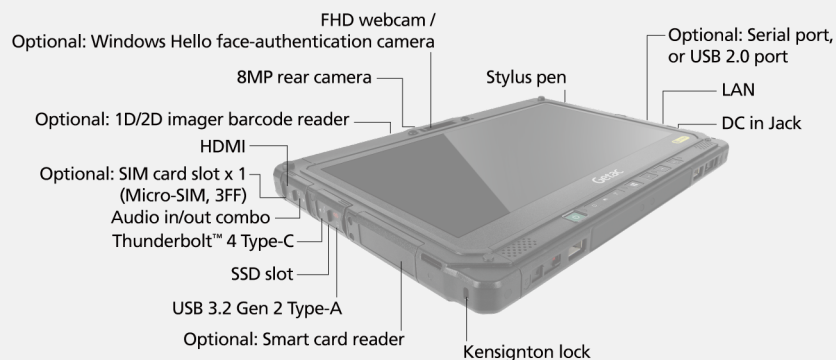

K120-EX FULLY RUGGED TABLET

- ATEX/IECEx Zone2/22 certified for hazardous locations
- 11th Generation Intel® Core™ i7 / i5 vPro™ Processor
- 12.5" FHD LumiBond® 2.0 display with Getac sunlight readable technology (1,200 nits) and capacitive touchscreen
- Enhanced enterprise security with optional Intel vPro, Windows Hello face-authentication camera and multi-factor authentication options

K120-EX FULLY RUGGED TABLET

I/O Interfaces	FHD webcam x 1 ⁱ 8M pixels auto focus rear camera x 1 Audio in/out combo x 1 DC in Jack x 1 USB 3.2 Gen 2 Type-A x 1 Thunderbolt™ 4 x 1 LAN (RJ-45) x 1 HDMI x 1 Optional: SIM card slot x 1 (Micro-SIM, 3FF) Optional: Windows Hello face-authentication camera (front-facing) x 1 ⁱ
Communication Interface	10/100/1000 base-T Ethernet Intel® Wi-Fi 6 AX201, 802.11ax Bluetooth (v5.2) ⁱⁱ Optional: Dedicated GPS ⁱⁱⁱ Optional: 4G LTE mobile broadband with integrated GPS ^{iii,iv}
Pre-installed software	Getac Utility Getac Camera Getac Geolocation Getac Barcode Manager ^{ix} Optional: Absolute Persistence®
Security Features	TPM 2.0 Kensington lock Optional: Intel® vPro™ Technology Optional: Smart card reader or HF RFID reader ^v
Power	AC adapter (90W, 100-240VAC, 50/60Hz) Li-ion smart battery (11.1V, typical 2100mAh; min. 2040mAh) x 2
Dimension (W x D x H) & Weight	329.5 x 238 x 24mm (12.97" x 9.37" x 0.94") 1.76kg (3.88lbs) ^{vi}
Rugged Features	MIL-STD-810H certified IP66 certified Vibration & 6ft (1.8m) drop resistant ^{vii} ATEX & IECEx certified
Environmental Specifications	Temperature ^{viii} : - Operating: -29°C to 63°C / -20°F to 145°F - Storage: -51°C to 71°C / -60°F to 160°F Humidity : - 95% RH, non-condensing