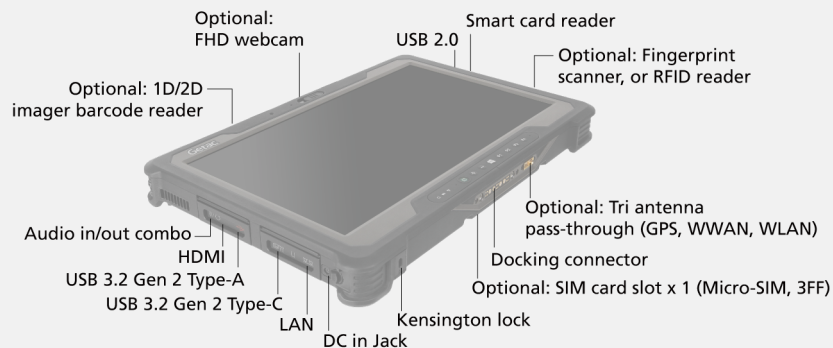

A140 FULLY RUGGED TABLET

- 14" FHD / HD LumiBond® 2.0 display with Getac sunlight readable technology for unprecedented viewing experience
- Dual battery design with LifeSupport™ battery swappable technology
- Enhanced security with TPM 2.0, RFID/NFC and fingerprint scanner
- Optional 1D/2D imager barcode reader and RFID
- Multi-function hard handle, hand straps and shoulder straps and slim-profile vehicle dock for maximum mobile productivity

A140 FULLY RUGGED TABLET

Expansion Slots	Optional: 1D/2D imager barcode reader Optional: Serial port, or HF RFID, or Fingerprint scanner, or HF RFID + Fingerprint scanner
I/O Interface	Audio in/out combo x 1 DC in Jack x 1 USB 2.0 x 1 USB 3.2 Gen 2 Type-A x 1 USB 3.2 Gen 1 Type-C x 1 HDMI x 1 LAN(RJ45) x 1 Docking connector x 1 Optional: FHD webcam x 1 Optional: SIM card slot x 1 (Micro-SIM, 3FF) Optional: RF antenna pass-through for GPS, WWAN and WLAN Optional: 8M pixels auto focus rear camera x 1
Communication Interface	10/100/1000 base-T Ethernet x 1 Intel® Wi-Fi 6 AX201, 802.11ax Bluetooth (v5.2) ⁱ Optional: Dedicated GPS ⁱⁱ Optional: 4G LTE mobile broadband ⁱⁱⁱ
Pre-installed Software	Getac Utility Getac Camera Getac Geolocation Getac Barcode Manager ^{viii} Optional: Absolute Persistence®
Security Feature	TPM 2.0 Kensington lock Optional: HF RFID Optional: Fingerprint reader Smart card reader
Power	AC adapter (65W, 100-240VAC, 50/60Hz) Li-ion smart battery (10.8V, typical 3220mAh; min. 3120mAh) x 2 LifeSupport™ battery swappable technology
Dimension	369 x 248 x 32.5mm (14.58" x 9.76" x 1.279") 2.3kg (5.07lbs) ^{iv}

Information provided herewith is for reference only, available specification shall be subjected to quotation by request.

	Vehicle Dock	Office Dock
Serial Port	1	1
External VGA	1	-
Display Port	-	1
Microphone	1	1
Audio Output	1	1
DC in Jack	1	1
USB	4	3
LAN	1	1
HDMI	1	1
RF Antenna Connector	3 (WWAN, WLAN, GPS)	-
Printer Port	-	1