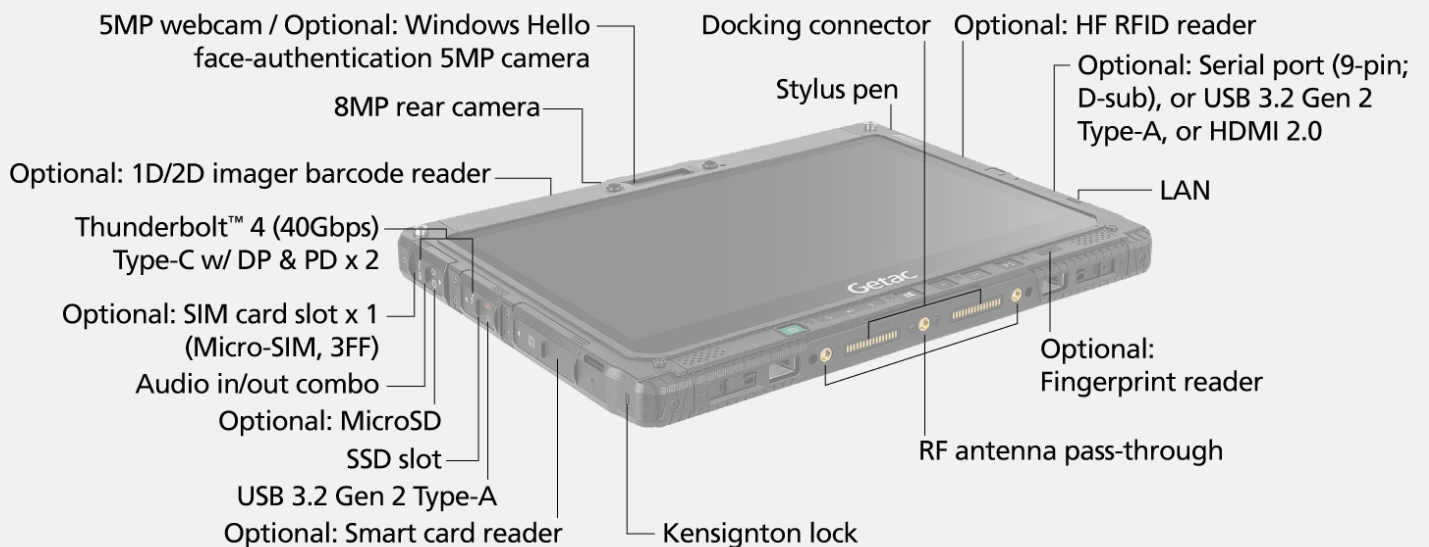

- 13th Generation Intel® Core™ i7 / i5 vPro™ Processor
- 12.5" FHD LumiBond display with Getac sunlight readable technology (1,200 nits) and capacitive touchscreen
- Enhanced enterprise security with optional Intel vPro, TPM 2.0, Windows Hello face-authentication 5M camera, and multi-factor authentication options
- Multi-mode usage streamlined by extensive accessory selections
- LifeSupport battery swappable technology
- Thunderbolt™ 4 brings lightning speed and performance