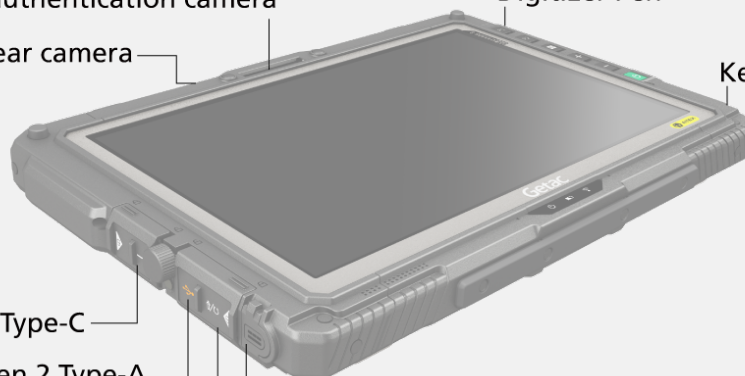

UX10-EX FULLY RUGGED TABLET

- ATEX & IECEx Zone 2/22 explosive atmosphere certified
- 12th Generation Intel® Core™ i5/i7 Processor
- 10.1" Lumibond display with Getac sunlight readable technology (1,000 nits) and capacitive touchscreen with digitizer.
- Enhanced enterprise security with optional Intel vPro®, Windows Hello face-authentication camera and multifactor authentication options.
- Versatile I/Os connectivity including Thunderbolt™ 4.
- Support Wi-Fi, 5G, GPS and LTE performance.

5MP webcam / Optional: Windows Hello face-authentication camera

8MP rear camera

Digitizer Pen

Kensington lock

Thunderbolt™ 4 Type-C

USB 3.2 Gen 2 Type-A

Audio in/out combo

DC in Jack