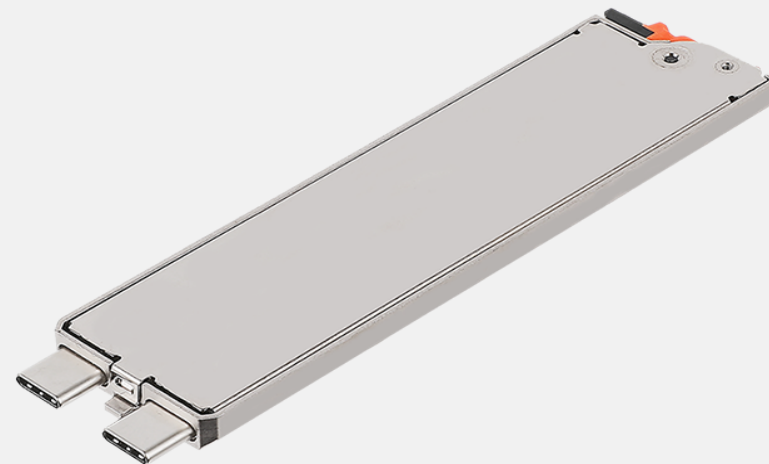

SPARE MAIN STORAGE

Features & Benefits

Getac Spare Main Storage with canister is designed to provide you the ease of installation and allow you to remove your confidential data when your device is sent for service.

Product Information

Capacity : PCIe 512GB/1TB
Dimension : L 110.8 x W 30.2 x H 5.7mm
Weight : 37.8g

SKU ID

GSSF7 (512GB PCIe SSD)
GSSGX7 (1TB PCIe SSD)