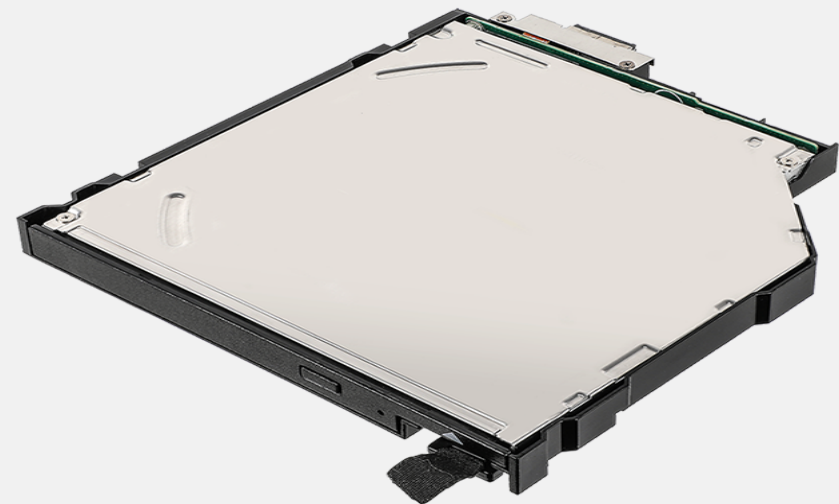

Product Information

Capacity : PCIe 512GB/1TB
Dimension : L 110.8 x W 30.2 x H 5.7mm
Weight : 37.8g

SKU ID

GSSF7 (512GB PCIe SSD)
GSSGX7 (1TB PCIe SSD)

BLU-RAY SUPER MULTI DRIVE

Features & Benefits

The Blu-Ray super multi drive is an optical disk drive that can read and write for different kinds of optical disks. It allows the user to access a variety of different media formats. Besides, it is a user-removable module that can be installed without tools.

Product Information

Dimension: L 147.4 x W 135 x H 14.4mm
Weight: 157.4g

SKU ID

GSROXB

DVD SUPER MULTI DRIVE

Features & Benefits

The DVD Super Multi Drive is an optical disk drive that can read and write for different kinds of optical disks. It allows the user to access a variety of different media formats. Besides, it is a user-removable module that can be installed without tools.