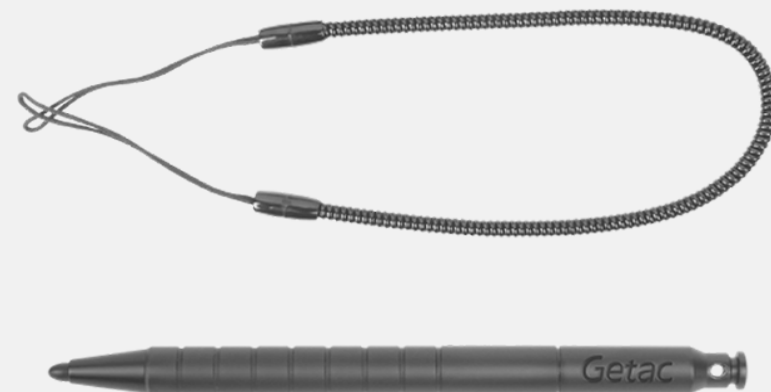

Features & Benefits

This capacitive hard tip stylus is lightweight and easy to control, allowing smooth and comfortable interaction with the touch screen without worrying about scratching the screen or leaving fingerprints on it. The stylus comes with a detachable tether to keep the stylus attached to the device, so it doesn't get lost or misplaced.

Product Information

Stylus Dimensions : 111mm ; Ø9mm
Tip size : 3.8mm ; Ø3.5mm
Tether Length : 304mm

SKU ID

GMPSXE

LCD SCREEN PROTECTION FILM

Features & Benefits

This screen protection film is cut precisely to fit the device and is easy to install and remove without leaving a sticky residue. With anti-glare coating, it not only protects the screen from the rigors of daily use but also help diffuses light on the screen and reduces glare, providing effortless readability for displayed information under common ambient lighting conditions.