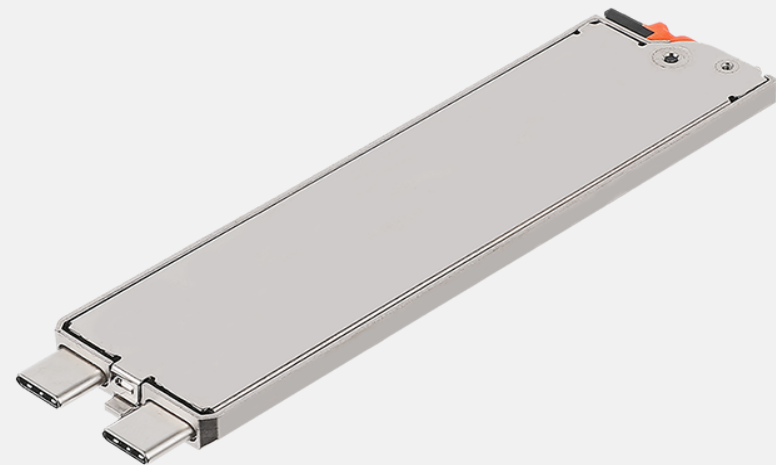

SPARE MAIN STORAGE

Features & Benefits

Getac Spare Main Storage with canister is designed to provide you the ease of installation and allow you to remove your confidential data when your device is sent for service.

Product Information

Capacity : PCIe 1TB/2TB
Dimension : L 110.8 x W 30.2 x H 5.7mm
Weight : 37.8g

SKU ID

GSSGX8 (1TB Enterprise PCIe SSD)
GSSHX6 (2TB Enterprise PCIe SSD)