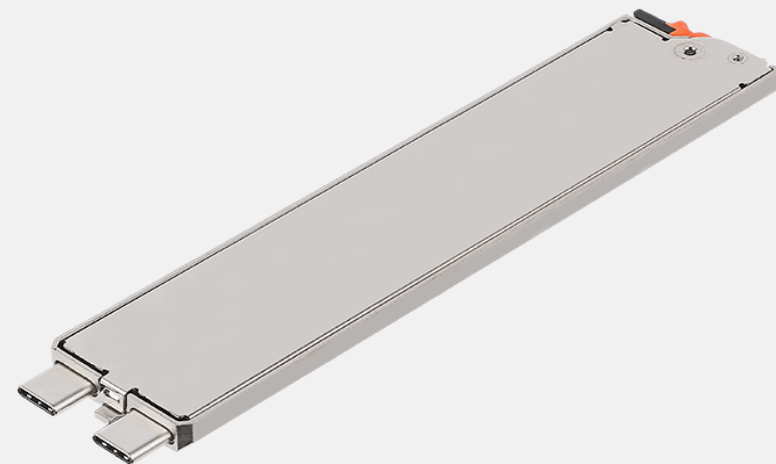

X-BAY SSD KIT

Features & Benefits

The X Bay SSD Kit is with canister is designed to provide you the ease of installation and allow you to remove your confidential data when your device is sent for service.

Product Information

Capacity : SATA 1TB/2TB
Dimension: 141 x 28.85 x 5.8 mm
Weight: 42.15g

SKU ID

GSS8XF (1TB Enterprise SATA SSD)
GSSDX3 (2TB Enterprise SATA SSD)