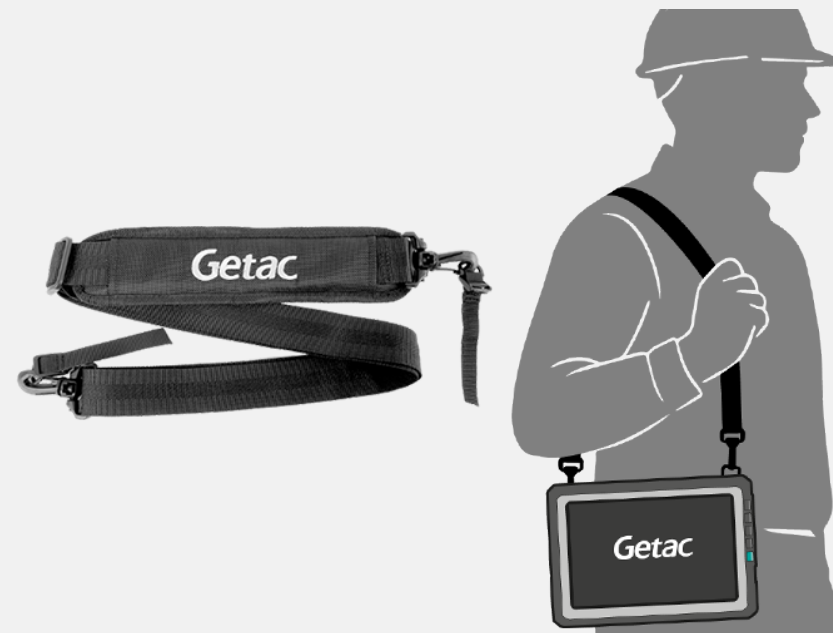

SHOULDER STRAP 2-POINT

Features & Benefits

This shoulder strap attaches via two holders at the back of the tablet and is adjustable to fit most body sizes for both cross-body and shoulder carry. With its durable, sturdy design, the strap not only provides a comfortable, grip-free carrying option of the tablet but also helps in avoiding accidental drops while on the move. The shoulder strap can also attach to the detachable keyboard (sold separately) via two D-rings on the built-in handle.

Product Information

Dimensions : 38 x 1530mm
Main Material : Polyester

SKU ID

GMS2X8