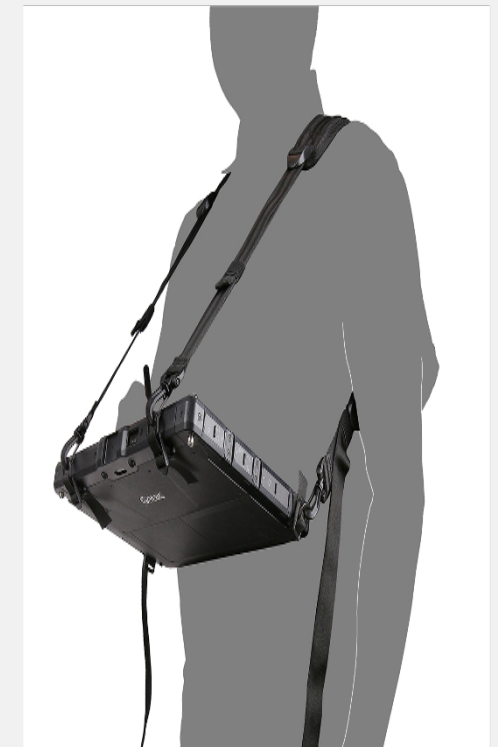

SHOULDER HARNESS 4-point-GMS4X4

Features & Benefits

This shoulder harness has four snap hooks which attach to the corner rings on the tablet, and can be easily detached as well. The harness is worn in a backpack style, allowing the tablet to be carried hands-free in front of the user at a belt level for easy accessibility. It also delivers optimal support and a comfortable fit during movement, thanks to its wide soft padding and adjustable straps.

Product Information

Dimensions : 1380 x 372mm Main Material : Polyester

SKU ID

GMS4X4