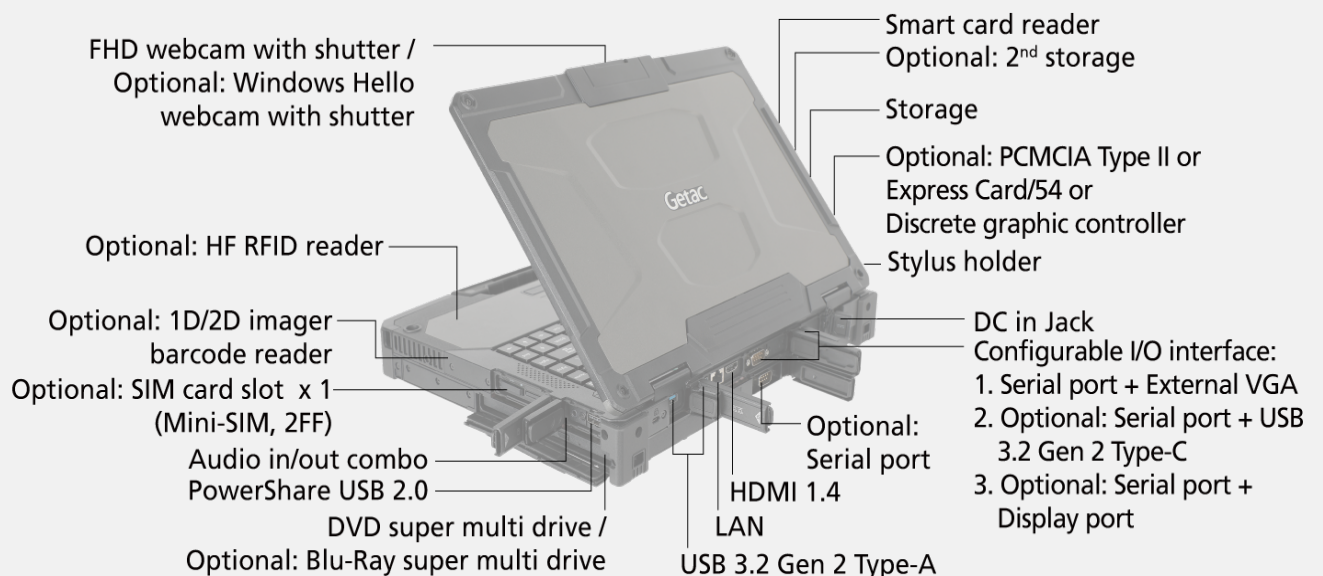

B360 PRO FULLY RUGGED NOTEBOOK

- MIL-STD 810H, 6ft operating drop rating, IP66 certified and optional salt fog resistant
- 10th Generation Intel® Core™ Processor
- 13.3" FHD LumiBond® display with Getac sunlight readable technology (1,400 nits) and capacitive touchscreen
- Optional NVIDIA® GeForce® GTX1050 4GB discrete graphic controller
- Enhanced enterprise security with optional dual user replaceable storage, Windows Hello face-authentication camera, integrated 1D/2D imager barcode reader and multi-factor authentication options
- LifeSupport™ battery swappable technology