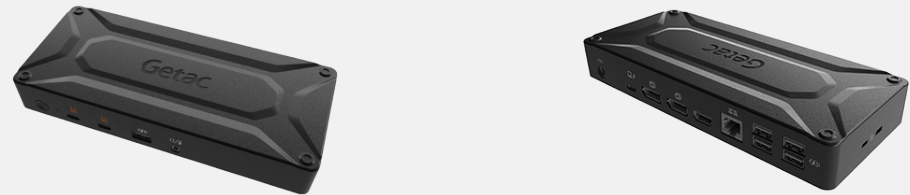

GETAC DS100 USB-C DOCKING STATION

Features & Benefits

The Getac DS100 USB-C Docking Station, featuring a slim and compact design, seamlessly consolidates cables on the workstation. This allows users to swiftly create a personalized workspace and organize their daily office environment. Compatible with various Getac laptop and tablet models, it provides extra connectivity and multiple I/O ports for additional peripherals and data sources. With support for MAC Address Pass-Through, Wake-on-LAN (WoL), and PXE Boot, the DS100 aids IT administrators in maintaining a secure, efficient, and well-managed network infrastructure. (The docking station's performance, including transfer speeds and display capabilities, may be limited by chipset and operating system when used with Getac Android systems. See the user manual for details.)

Product Information

Dimensions: L 207 x W 90 x H 31mm (8.15" x 3.54" x 1.22")

Weight: 335g (0.74lbs)

Power Cable Length: 1.8m (5.9ft)

USB-C Upstream Cable Length: 1m (3.28ft)

I/O Ports: DC in Jack x 1, Audio in/out combo x 1, USB 2.0 x 2, USB 3.2

Gen 1 Type-A x 3, USB 3.2 Gen 2 Type-C x 2, LAN x 1, HDMI 2.0 x 1,

Display port x 2

SKU ID

GDDSE1 (EU Power Cord)

GDDSU1 (US Power Cord)

GDDSK1 (UK Power Cord)

GDDSA1 (AU Power Cord)

GDDSC1 (CHN Power Cord)

GDDST1 (TW Power Cord)

GDDSI1 (IN Power Cord)