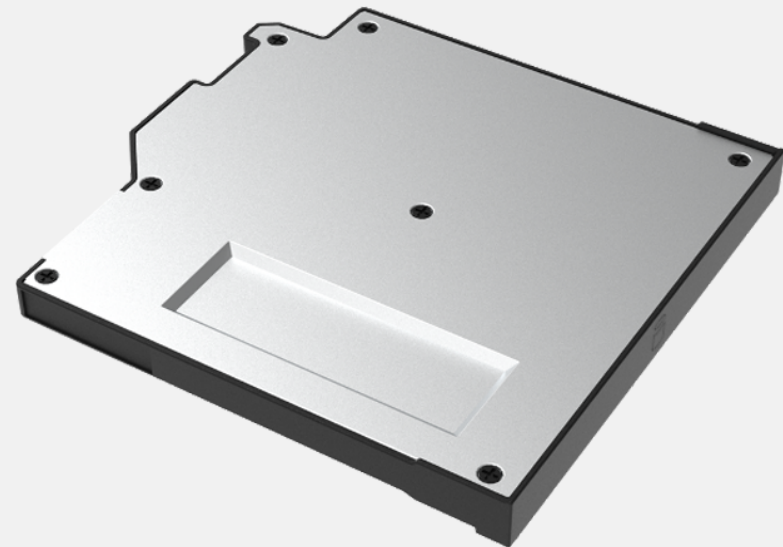

MULTIMEDIA BAY 2ND STORAGE WITH CANISTER

Features & Benefits

Getac S410 second storage with canister is designed to provide you the ease of installation and allow you to remove your confidential data when your device is sent for service.

Product Information

Capacity : SATA 512GB/1TB
Dimension : 140 x 134 x 9mm
Weight : 86g

SKU ID

GSR3X5 (512GB SATA SSD)
GSR0X4 (1TB SATA SSD)