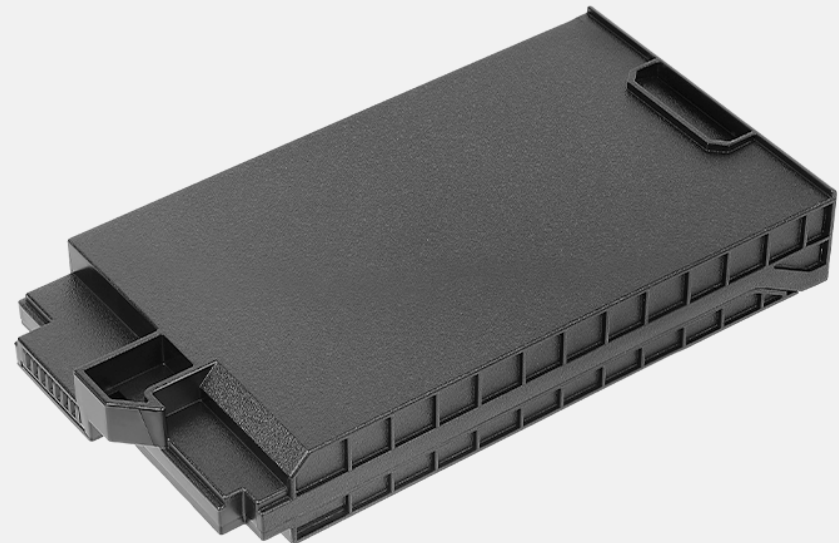

MAIN BATTERY & 2ND BATTERY

Features & Benefits

The S410 Spare Main Battery is designed to provide main power source for device when AC adapter is not connected/charged.

Product Information

Battery Type : Lithium-ion 6 cells, 74.5WH
Nominal Voltage : 10.8V
Capacity : 6900mAh
Battery Pack Weight : 330g

SKU ID

GBM6X6